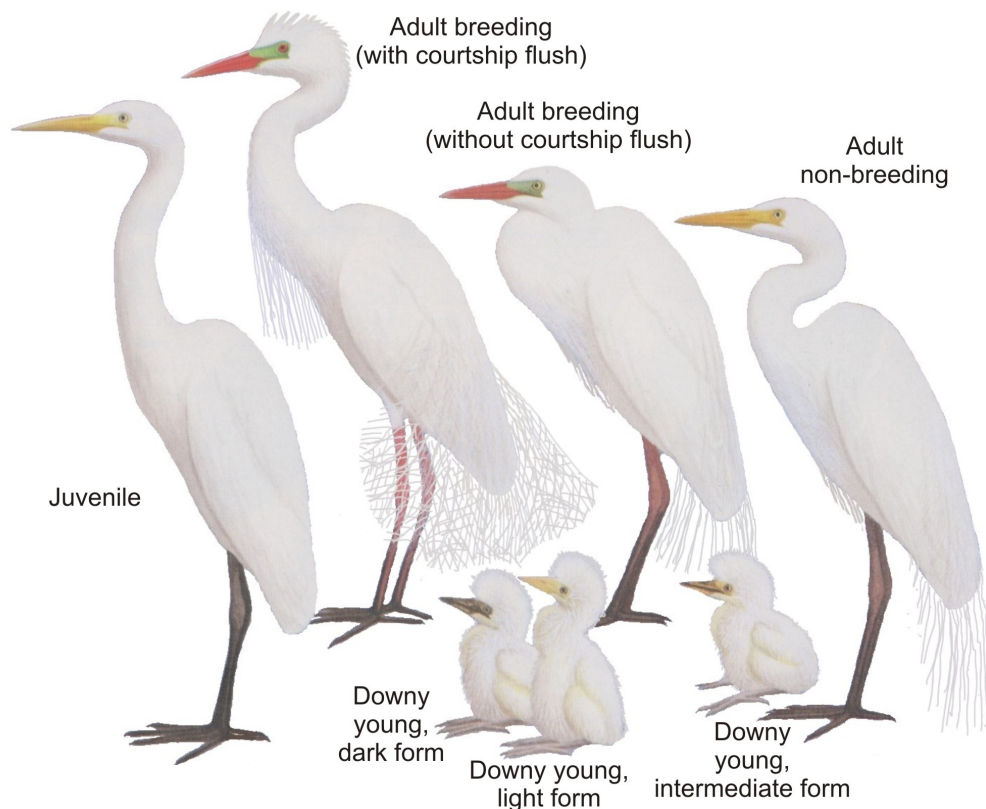

Plumed Egret *Ardea intermedia*

Species Code: 221 **Band: [K/S]**

Morphometrics:

There is very little morphometric data available on adults:

	Unsexed	Females
Wing:	240 – 304 mm (6)	284 & 306 mm
Tail:	109 – 118 mm (4)	114 & 121 mm
Bill:	54.5 – 83 mm (6)	81 mm
Tarsus:	87 – 114 mm (6)	102 & 105 mm
Toe	91 – 96 mm (4)	83 & 88 mm
Weight:	Only data is one adult male – 401.4 g	

Ageing:

Juvenile plumage is similar to non-breeding adults;
 Birds can breed in first year, so except for obvious juveniles (J) or (1) age all birds (1+);
 See illustrations for differences in breeding and non-breeding plumage;
 The colour of bare parts also change between breeding and non-breeding birds but describing them is irrelevant to ageing and sexing in the field;

Sexing:

No known sexual dimorphism in size or plumage;
 Both sexes incubate