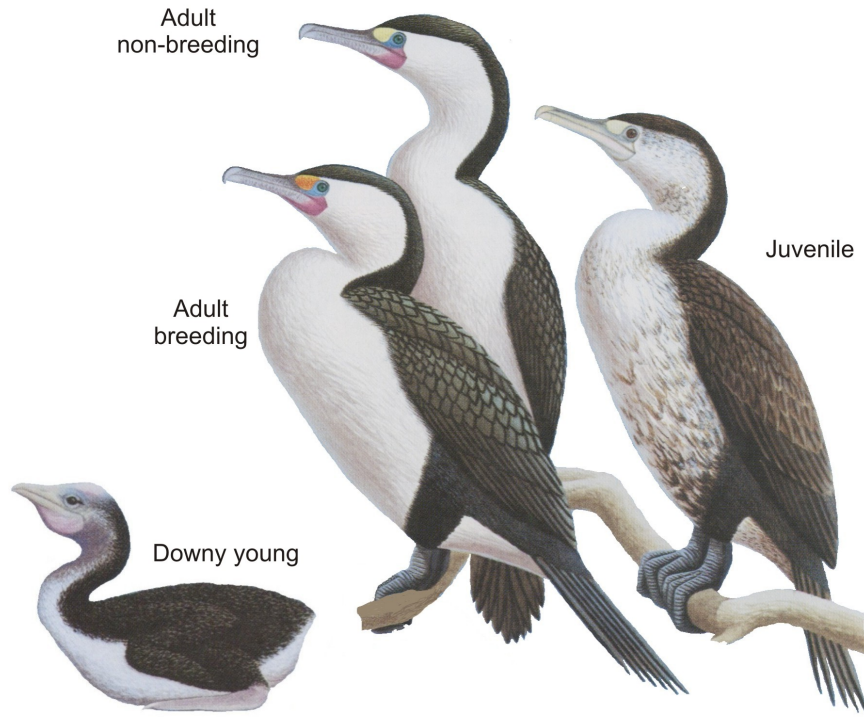

Pied Shag *Phalacrocorax varius*

Species Code: 172 **Band: M/O**

Morphometrics:

	Adult Male	Adult Female
Wing:	287 – 356 mm	277 – 353 mm
Tail:	128 – 170 mm	102 – 162 mm
Bill (tip to skull):	64 – 80 mm	59 – 79 mm
Tarsus:	63 – 74 mm	60 – 69 mm
Toe:	75.1 – 85.4 mm	73.8 – 88 mm
Weight:	1500 – 2200 g	1000 – 1900 g

Ageing:

Chicks leave the nest at about 4 weeks and then may for creches either on branches or in colonies on the ground, but fed by parents for about the next 11 weeks until they fully fledge and disperse. No other information on growth of young or development from fledging to maturity, but adult plumage is attained between 10 and 18 months, so age adults only as (1+); Age of first breeding in unknown.

Sexing:

There is no sexual dimorphism in size or plumage;
Both sexes incubate.