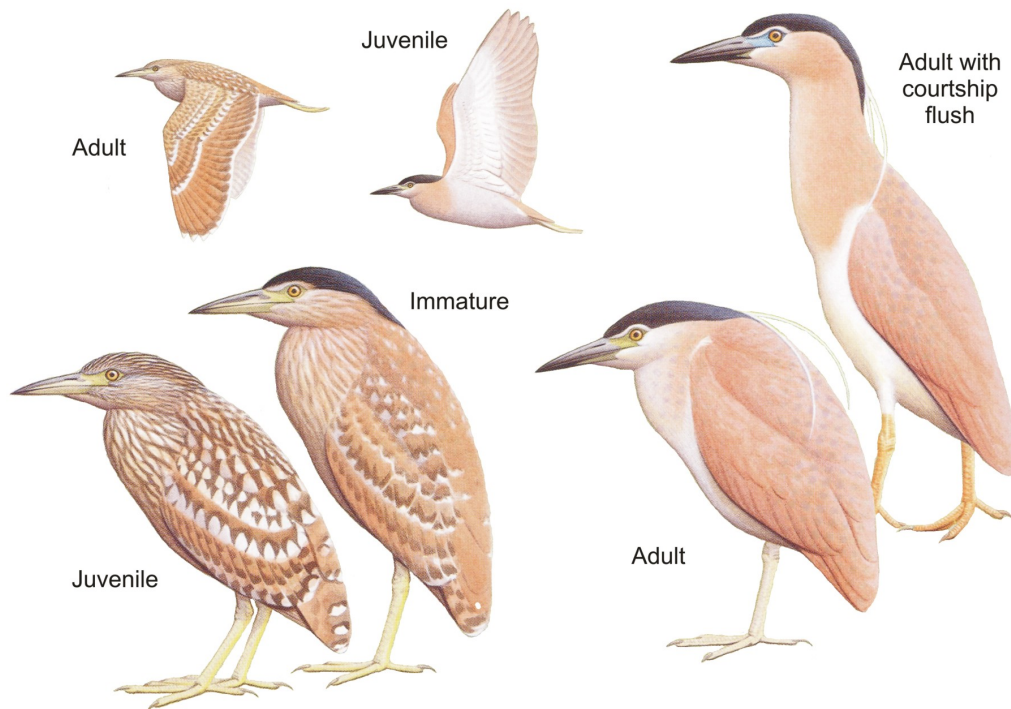

Nankeen Night Heron *Nycticorax caledonicus*

Species Code: 217 Band: [L]

Morphometrics:

Six subspecies recognised with *N.c. australasiae* in Australia having measurements as follows:

	Adult Male	Adult Female
Wing:	289 – 305 mm	277 – 294 mm
Tail:	102.1 – 105.7 mm	94.3 – 102.3 mm
Bill:	69 – 77.6 mm	64.4 – 73.8 mm
Weight:	690 – 900 g	550 – 900 g

Ageing:

	Adult (2+)	Juvenile / First Immature
Bill:	grey-black with small green-yellow or cream patch sometimes at base;	upper mandible grey-black with yellow-olive tomia, lower mandible yellow-olive with grey-black tomia and tip;
Bare facial mask:	pale green but lores become blue during courtship;	yellow-olive, sometimes with bluish tint;
Iris:	yellow to straw yellow with an orange tinge in courtship, advertising and threat displays at nest;	pale yellow to orange-yellow;
Legs & feet:	range from buff to yellow or orange-yellow, but becoming bright pink to red during courtship and early breeding;	olive-grey to lime green;

For general plumage differences see illustrations above;

Age at achievement of full adult plumage is not known. Therefore age adults and immatures only as (1+)

Sexing:

No differences in plumage;

Some males may be slightly larger than females, but beware of overlap in measurements (see morphometrics above);