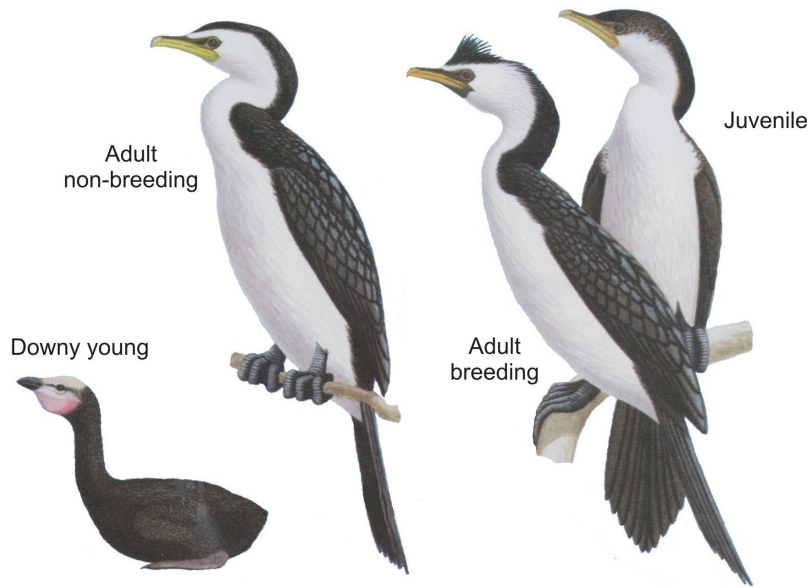

**Little Pied Shag** *Phalacrocorax melanoleucos melanoleucos*      **Species Code: 185**      **Band: M**

**Morphometrics:**

	Adult Male	Adult Female
Wing:	226 – 244 mm	215 – 242 mm
Tail:	141 – 167 mm	140 – 167 mm
Bill (tip to skull):	28.3 – 33 mm	26 – 34.4 mm
Tarsus:	34.3 – 40.9 mm	33 – 39.9 mm
Toe:	50 – 63.7 mm	50.3 – 61.2 mm
Weight:	487 – 825 g	500 – 830 g

**Ageing:**

No information on growth of young, fledging times, parental care, moult patterns, or age of first breeding.

**Sexing:**

There is no sexual dimorphism in size or plumage;  
The role of sexes in incubation is not known.