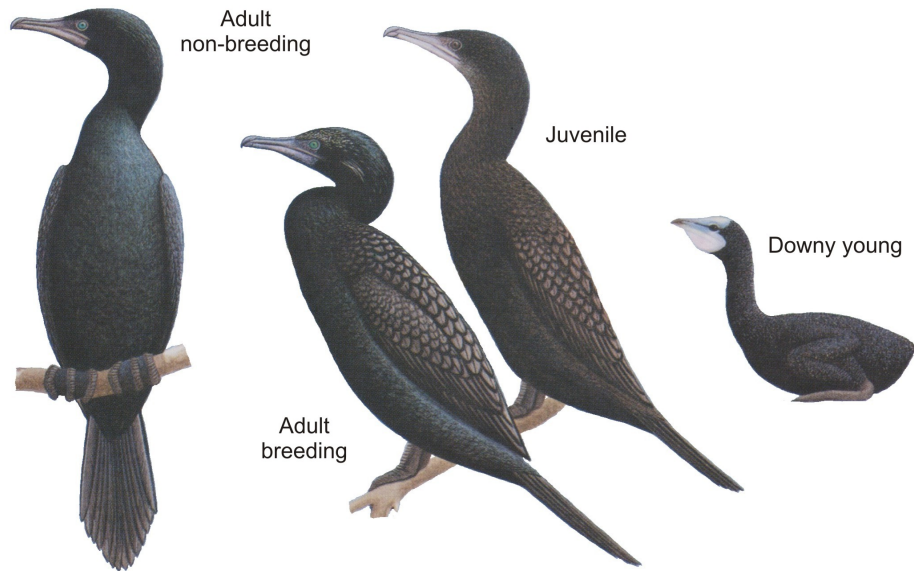

Little Black Shag *Phalacrocorax sulcirostris* **Species Code: 173** **Band: M**

Morphometrics:

	Adult Male	Adult Female
Wing:	236 – 263 mm	225 – 257 mm
Tail:	113 – 150 mm	116 – 136 mm
Bill (tip to skull):	41.7 – 50.5 mm	40 – 49.5 mm
Tarsus:	44.2 – 48.6 mm	41.5 – 48 mm
Toe:	58.9 – 66.7 mm	56.8 – 65.5 mm
Weight:	660 – 1015 g	575 – 910 g

Ageing:

No information on growth of young, fledging times, parental care, moult patterns, or age of first breeding.

Sexing:

There is no sexual dimorphism in size or plumage;
The role of sexes in incubation is not known.