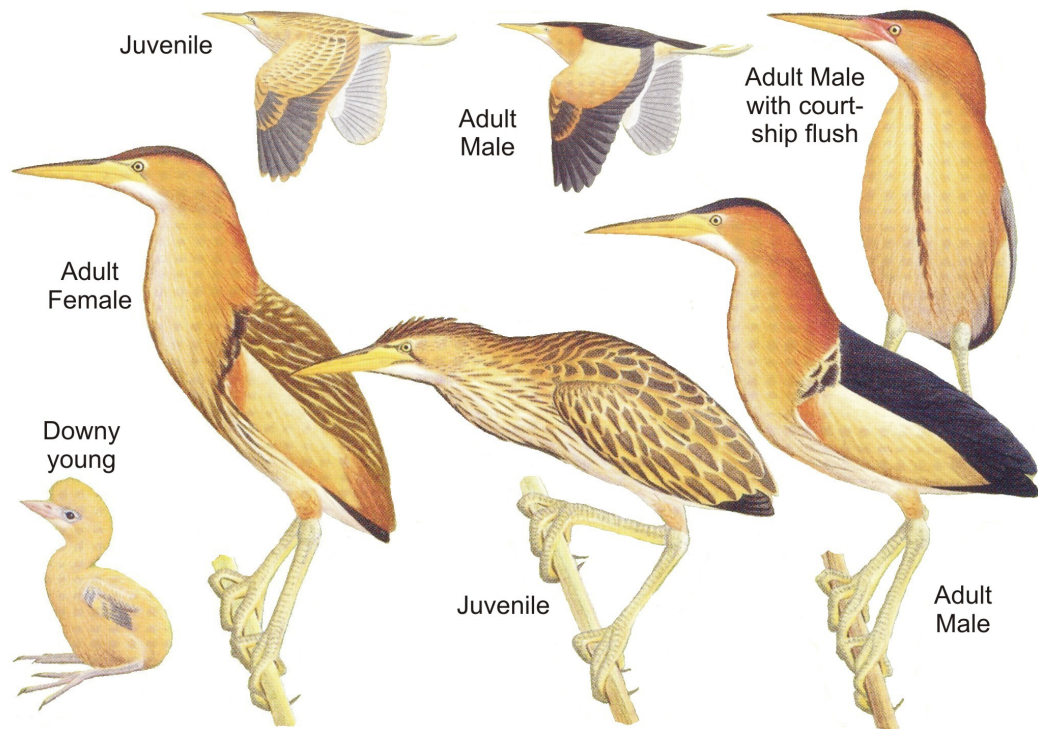

**Little Bittern** *Ixobrychus minutus*

**Species Code: 219 Band: [E(SS)]**

**Morphometrics:**

A worldwide species with four recognised subspecies – measurements for the Australasian subspecies *I.m. dubius* are as follows:

	Adult Male	Adult Female
Wing:	130 – 150 mm	128 – 138 mm
8 <sup>th</sup> Primary:	92 – 102 mm	87 – 100 mm
Tail:	40 – 48 mm	39 – 48 mm
Bill (tip to skull):	42.0 – 47.8 mm	41.1 – 48.2 mm
Tarsus:	38.0 – 47.4 mm	39.9 – 43.7 mm
Weight:	59 – 120 g	

**Ageing:**

See illustrations;

Adult plumage acquired in second year and first breed in second summer, so age adults (2+).

**Sexing:**

Sexually dimorphic on plumage – see illustrations;  
Not known whether both sexes incubate.