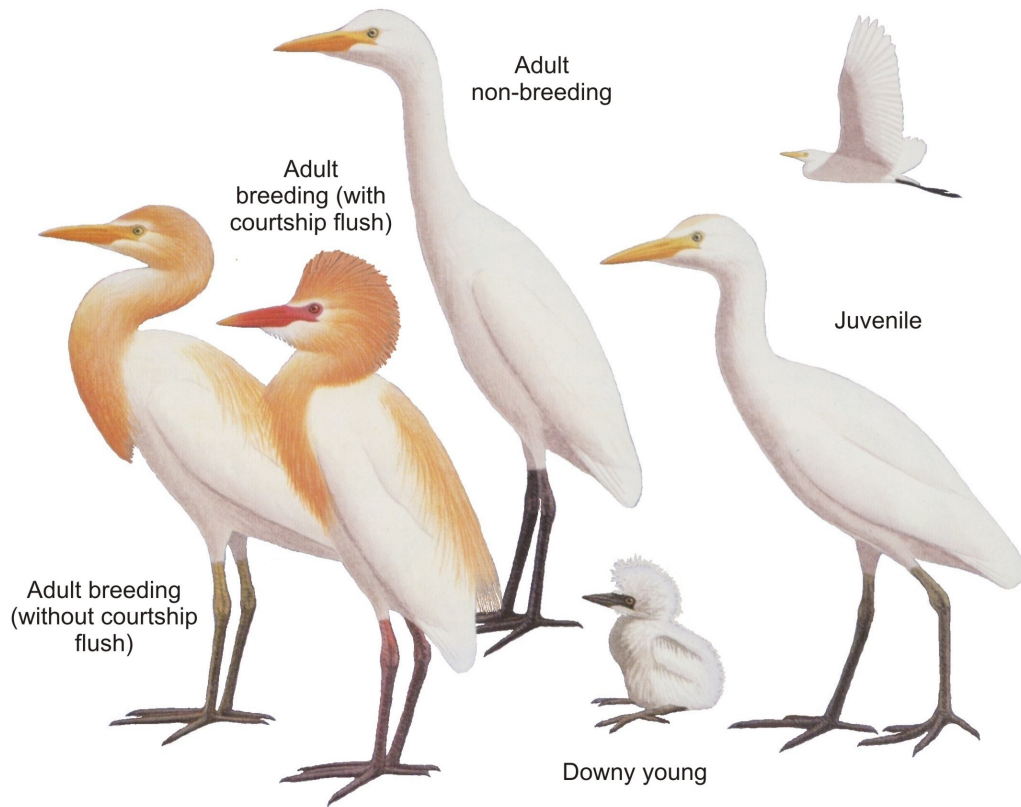

Cattle Egret *Ardea ibis*

Species Code: 220

Band: H slightly flattened

Morphometrics:

	Adult Male	Adult Female
Wing:	241 – 260 mm	230 – 256 mm
8 th Primary:	167 – 178 mm	no records
Tail:	76 – 98 mm	76 – 92 mm
Bill:	54.3 – 77 mm	62 – 73 mm
Tarsus:	79.7 – 91 mm	78 – 87 mm
Longest Mantle Plume:	154.6 mm (8 specimens)	135.1 mm (16 specimens)
Weight:	305 – 371 g	

Ageing:

First year birds can begin developing some adult breeding colour from 8 months old, but others don't until their second year;
 Birds in full orange-rufous breeding plumage are in their second year, or older, so should be aged (2+)

Sexing:

There is no sexual dimorphism in size or plumage, though breeding males may have longer mantle plumes than females;
 Both sexes incubate.