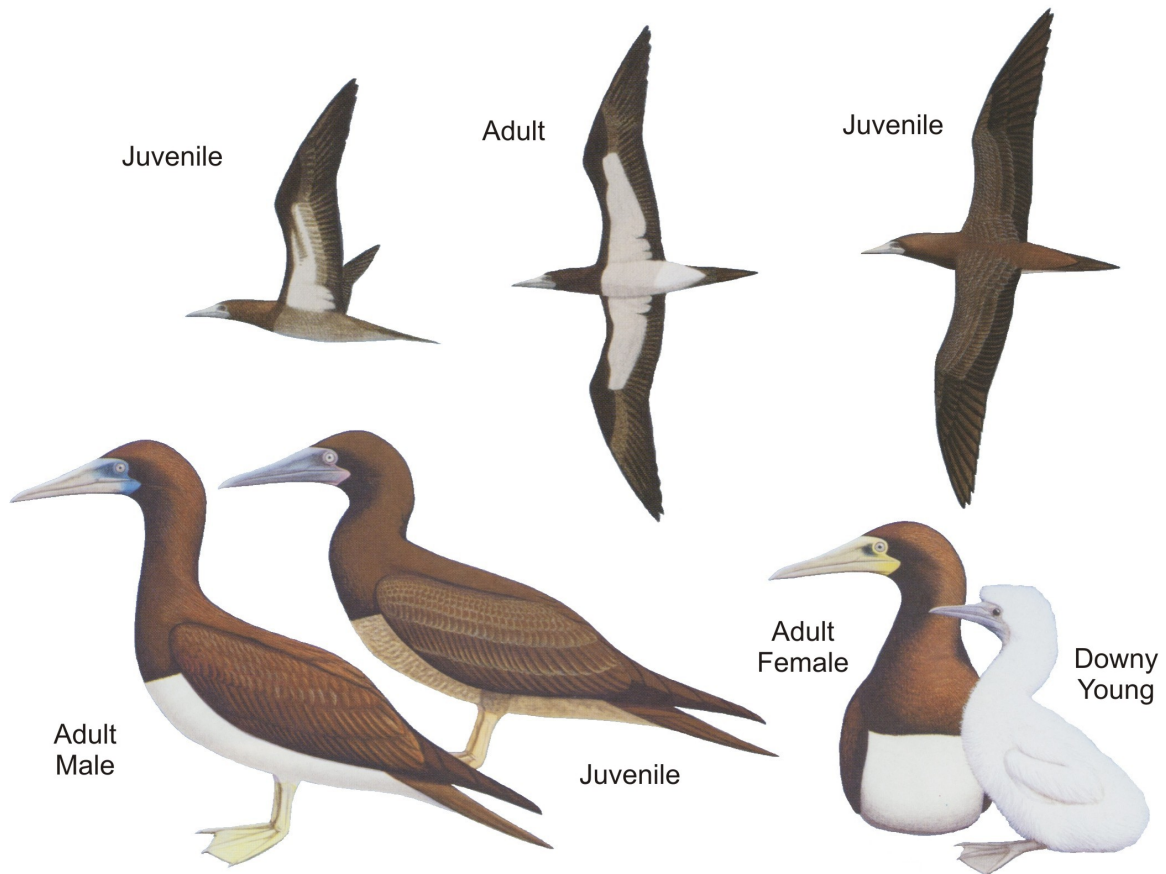

Brown Booby *Sula leucogaster* Species Code: 162 Band: [M/O]

Morphometrics:

	Adult Male	Adult Female
Wing:	361 – 428 mm	375 – 440 mm
Tail:	176 – 236 mm	176 – 250 mm
Bill (tip to skull):	91.8 – 109 mm	87 – 110 mm
Tarsus:	40 – 55.4 mm	42 – 54.6 mm
Weight:	940 – 1400 g	892.5 – 1535 g

Ageing:

See illustrations;
 Juveniles and Immatures appear similar with underparts becoming paler and upperparts becoming darker with age;
 Adult plumage is attained at about 32 – 33 months, so age Immatures (3-) and Adults (3+)

Sexing:

No sexual dimorphism in size or plumage, but there are bare parts differences as follows:

- eye-ring, facial skin and gular pouch is blue in males, but chrome-yellow in females;
- bill in most males is lime green to yellow with blue base during breeding, whereas the base of female bill is chrome-yellow with blue in front of eye;
- legs and feet in males is pale arsenic green and in females pale yellowish green