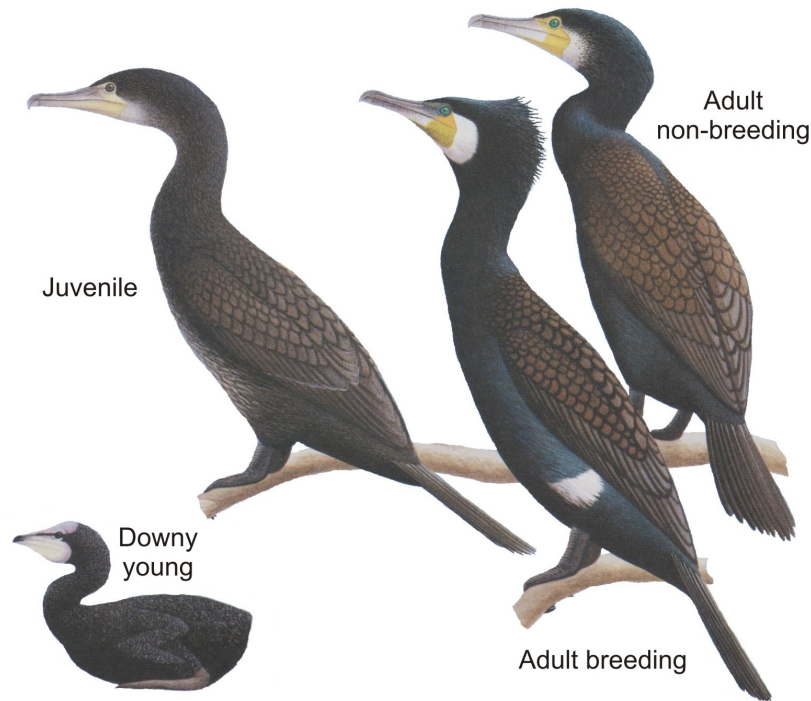

Black Shag *Phalacrocorax carbo*

Species Code: 171 Band: O

Morphometrics:

	Adult Male	Adult Female
Wing:	332 – 356 mm	324 – 345 mm
Tail:	145 – 174 mm	145 – 173 mm
Bill (tip to skull):	61.9 – 70.1 mm	58.6 – 70.6 mm
Tarsus:	57.9 – 67.0 mm	58.4 – 64.0 mm
Toe:	77.6 – 91.5 mm	71.0 – 85.5 mm
Weight (few data):	1600 – 3100 g	1200 – 3000 g

Ageing:

Chicks leave the nest at about 4 weeks and fledge at about 7 weeks, but fed by parents until about 11 weeks when they disperse;
 No other information on growth of young or fledging to maturity;
 There are some records of birds breeding at the end of their second year. So breeding birds should be aged (2+).

Sexing:

There is no sexual dimorphism in size or plumage;
 Both sexes incubate.