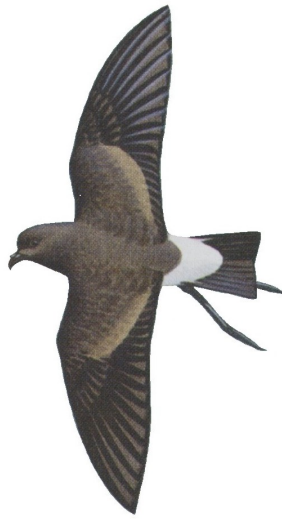

Wilson's Storm-Petrel *Oceanites oceanicus*

Species Code: 122

Band: B(SS)/BP

Adult,
dorsal. fresh

Adult,
dorsal. worn

Adult,
ventral

Morphometrics:

| | Males | Females |
|--------------------------|----------------|----------------|
| Wing: | 142 – 162 mm | 146 – 162 mm |
| 8 th Primary: | 113 – 125 mm | 111 – 124 mm |
| Tail: | 61 – 79 mm | 63 – 76 mm |
| Bill: | 11.8 – 13.6 mm | 11.1 – 13.7 mm |
| Tarsus: | 31.5 – 37.0 mm | 32.5 – 37.4 mm |
| Middle Toe: | 65.5 – 31 mm | 26.2 – 31 mm |
| Weight: | 36 – 43.5 g | 33 – 45 g |

Ageing:

Tip of outer primaries in Juveniles is pointed and rounded in adults;
No other information on ageing or age at first breeding.

Sexing:

Incubation by both sexes alternately.