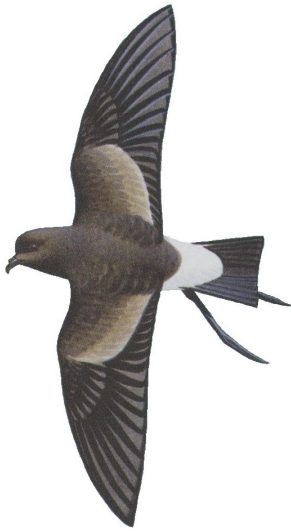

Wilson's Storm-Petrel *Oceanites oceanicus*

Species Code: 122

Band: B(SS)/BP

Adult,
dorsal. fresh

Adult,
dorsal. worn

Adult,
ventral

Morphometrics:

| | Males | Females |
|--------------------------|----------------|----------------|
| Wing: | 142 – 162 mm | 146 – 162 mm |
| 8 th Primary: | 113 – 125 mm | 111 – 124 mm |
| Tail: | 61 – 79 mm | 63 – 76 mm |
| Bill: | 11.8 – 13.6 mm | 11.1 – 13.7 mm |
| Tarsus: | 31.5 – 37.0 mm | 32.5 – 37.4 mm |
| Middle Toe: | 65.5 – 31 mm | 26.2 – 31 mm |
| Weight: | 36 – 43.5 g | 33 – 45 g |

Ageing:

Tip of outer primaries in Juveniles is pointed and rounded in adults;
No other information on ageing or age at first breeding.

Sexing:

Incubation by both sexes alternately.