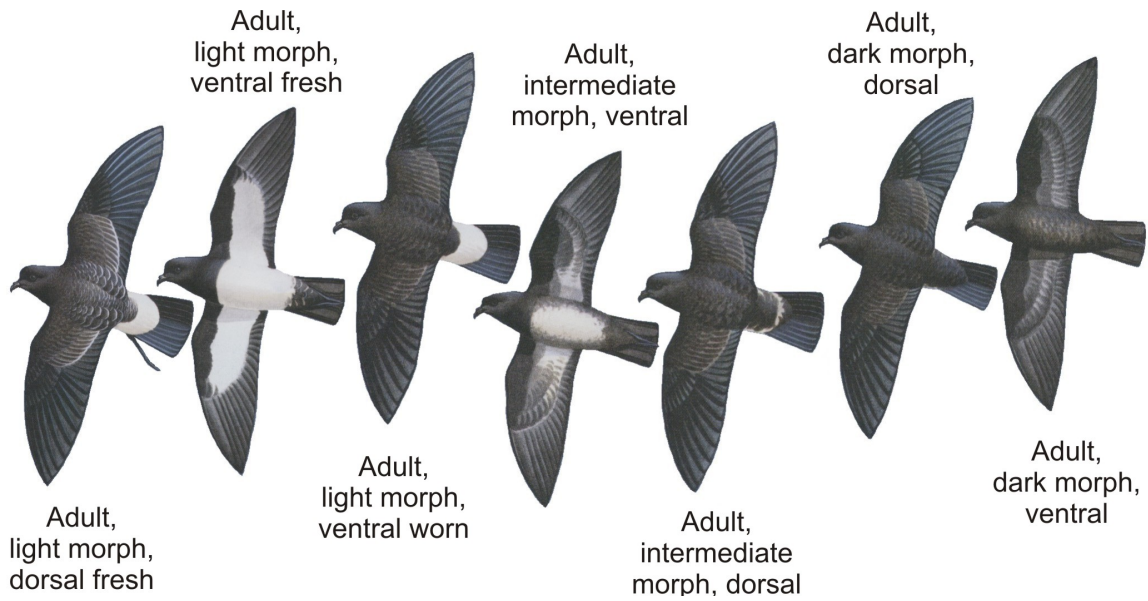

**White-bellied Storm-Petrel** *Fregetta grallaria* Species Code: 127 Band: CP/C

**Morphometrics:**

Measurements below are for the nominate *F.g. grallaria* which breeds on Lord Howe & Kermadec island groups:

	Males	Females
Wing:	159 – 181 mm	176 – 182 mm
Tail:	72 – 74 mm	79 – 90 mm
Bill:	14.2 – 15.3 mm	14.4 – 15.2 mm
Tarsus:	39.1 – 39.7 mm	37.7 – 39.2 mm
Middle Toe:	22.3 – 25.8 mm	22.3 – 25.2 mm
Weight:	45 – 63 g	46 – 60 g

**Ageing:**

No information on ageing or age at first breeding.

**Sexing:**

No information.