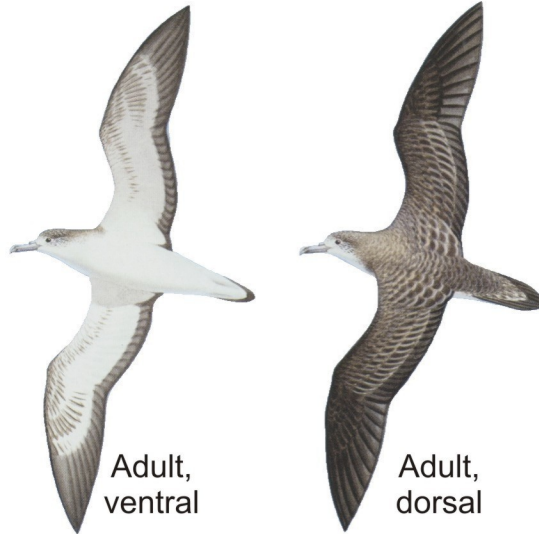

Streaked Shearwater *Calonectris leucomelas*

Species Code.: 922

Band: [Z]

Adult,
ventral

Adult,
dorsal

Morphometrics:

	Males	Females
Wing:	317 – 337 mm	312 – 329 mm
8 th Primary:	198 mm (1)	193, 192 mm (2)
Tail:	137.0 mm (1)	132.0, 132.0 mm (2)
Bill (tip to skull):	51 – 55 mm	46 – 51 mm
Tarsus:	51.4 mm (1)	48.0, 49.5 mm (2)
Middle Toe:	67.4 mm (1)	63.9, 64.3 mm (2)
Weight:	538 g (1)	468, 484 g (2)

Ageing:

Juveniles have whiter crown and broader white tips to feathers on upperparts than adults;
Age of acquiring adult plumage and age of first breeding are unknown.

Sexing:

No sexual dimorphism;
No information on incubation.