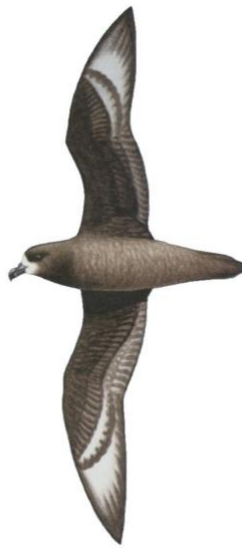

**Providence Petrel** *Pterodroma solandri*

Species Code.: 096

Band: [E(SS)]

Adult,  
dorsal

Adult,  
ventral, fresh

Adult,  
ventral, worn

**Morphometrics:**

	Males	Females
Wing:	296 – 317 mm	294 – 323 mm
8 <sup>th</sup> Primary:	165 – 185 mm	179 – 193 mm
Tail:	120 – 135 mm	120.2 – 144 mm
Bill (tip to skull):	32.7 – 38.3 mm	30.1 – 36.9 mm
Tarsus:	40.9 – 45.0 mm	38.7 – 45.0 mm
Middle Toe:	52.0 – 60.5 mm	50.7 – 61.1 mm
Weight:	443 – 600 g	414, 433 g (2)

**Ageing:**

Juveniles are largely indistinguishable from adults, but may have broader white tips to feathers of mantle;

Age of first breeding is unknown.

**Sexing:**

There is no sexual dimorphism in plumage or size;