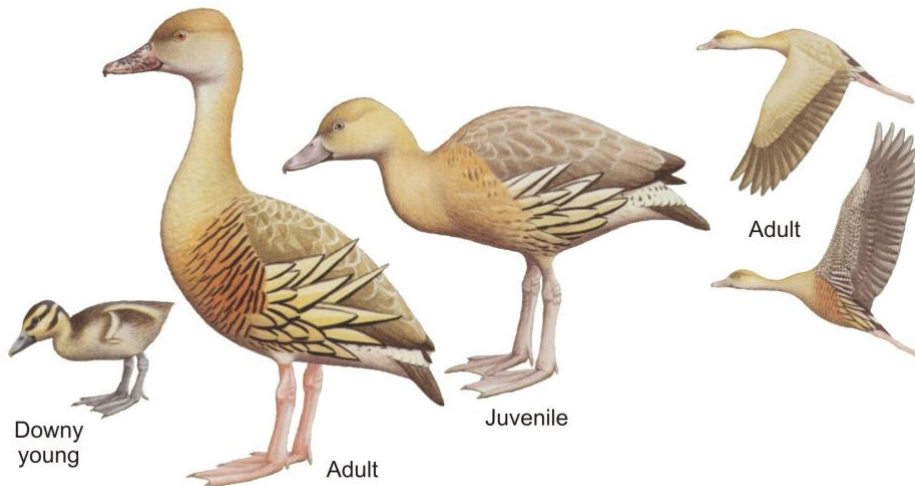

**Plumed Whistling-Duck** *Dendrocygna eytoni* Species Code.: 244 Band: [K/S]

**Morphometrics:**

	Males	Females
Wing:	222 – 245 mm	215 – 245 mm
8 <sup>th</sup> Primary:	141 – 155 mm	142 – 155 mm
Tail:	65 – 73 mm	64 – 84 mm
Bill (tip to skull):	37 – 48 mm	37 – 49 mm
Tarsus:	54.6 – 61.7 mm	49.9 – 57.5 mm
Middle Toe:	63.5 – 69.3 mm	57.3 – 65.8 mm
Weight:	600 – 930 g	580 – 1400 g

**Ageing:**

Juvenile is much paler than adults and lacks barring on sides of upper breast (see illustrations); First breed toward end of first year, so age all except Juveniles as (1+).

**Sexing:**

No sexual dimorphism in plumage or size;  
Both adults share incubation.