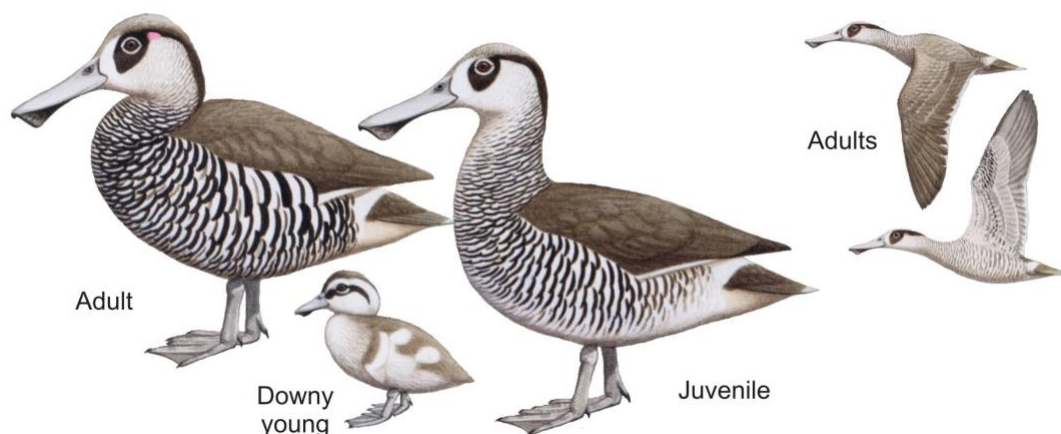

Pink-eared Duck *Malacorhynchus membranaceus* **Species Code.:** 266 **Band:** [T]

Morphometrics:

	Males	Females
Wing:	172 – 213 mm	152 – 200 mm
8 th Primary:	115 – 127 mm	101 – 127 mm
Tail:	60 – 62 mm	57 – 64 mm
Bill (tip to skull):	44 – 74 mm	53 – 67 mm
Tarsus:	32.9 – 37.1 mm	31.6 – 35 mm
Middle Toe:	47.2 – 53.9 mm	42.4 – 49.2 mm
Weight:	290 – 480 g	272 – 423 g

Ageing:

Juvenile is paler in plumage than adults and lacks rose feathers above the ear;
 Breed in first year, so age all birds, other than juveniles, aa (1+).

Sexing:

No sexual dimorphism in plumage or size;
 Female alone incubates.