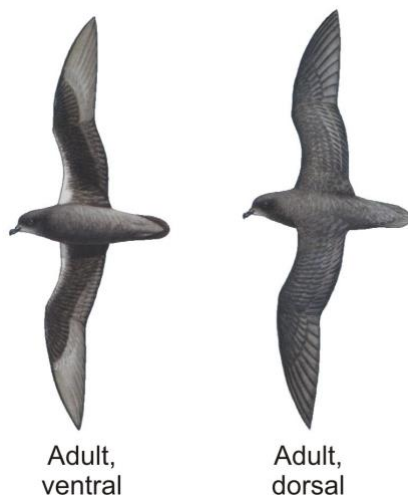

Kerguelen Petrel *Lugensa brevirostris* **Species Code.: 099** **Band: [D/DP/Y/YP]**

Status:

Some argument as to genus. In some checklists included in genus *Aphrodroma*, *Pterodroma*, or *Procellaria*,

Morphometrics:

	Males	Females
Wing:	231 – 275 mm	
8 th Primary:	162 – 174 mm	163 – 180 mm
Tail:	103.2 mm (1)	102.9 mm (1)
Bill (tip to skull):	23.0 – 36.6 mm	
Tarsus:	34.0 – 42.0 mm	
Middle Toe:	47.8 mm (1)	47.7 mm (1)
Weight:	210 – 451 g	

Ageing:

Juveniles and adults have similar plumage and bare parts;
No information on age at first breeding;

Sexing:

No sexual dimorphism;
Both sexes incubate.