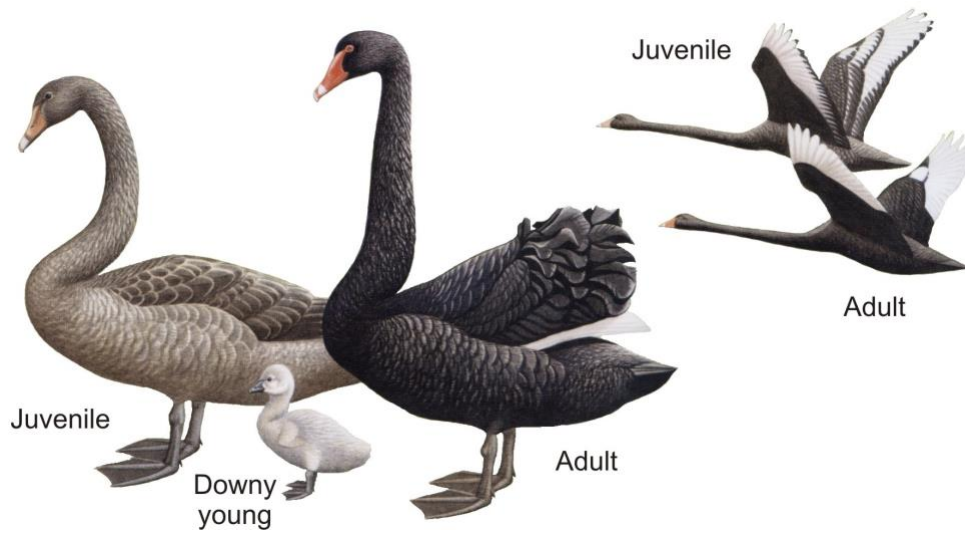

**Black Swan** *Cygnus atratus*

**Species Code.:** 243

**Band:** 19

**Morphometrics:**

	Males	Females
Wing:	410 – 508 mm	445 – 467 mm
Tail:	104 – 130 mm	107 – 112 mm
Bill (tip to skull):	67.7 – 90.8 mm	59.2 – 67.9 mm
THL:	136.2 – 145.2 mm	127 – 133.2 mm
Tarsus:	85 – 100.5 mm	82.6 – 95.8 mm
Middle Toe:	121.3 – 133.2 mm	111.2 – 125.8 mm
Weight:	4.60 – 8.75 kg	3.70 – 7.20 kg

**Ageing:**

Cygnets fledge at about 24 weeks;  
Juvenile plumage attained at 3 – 4 months after fledging;  
Complete adult plumage attained at about 36 months;  
Thus juveniles are aged (3-) and adults are aged (3+).

**Sexing:**

No sexual dimorphism in plumage, but males are significantly larger than females;  
Both sexes incubate.