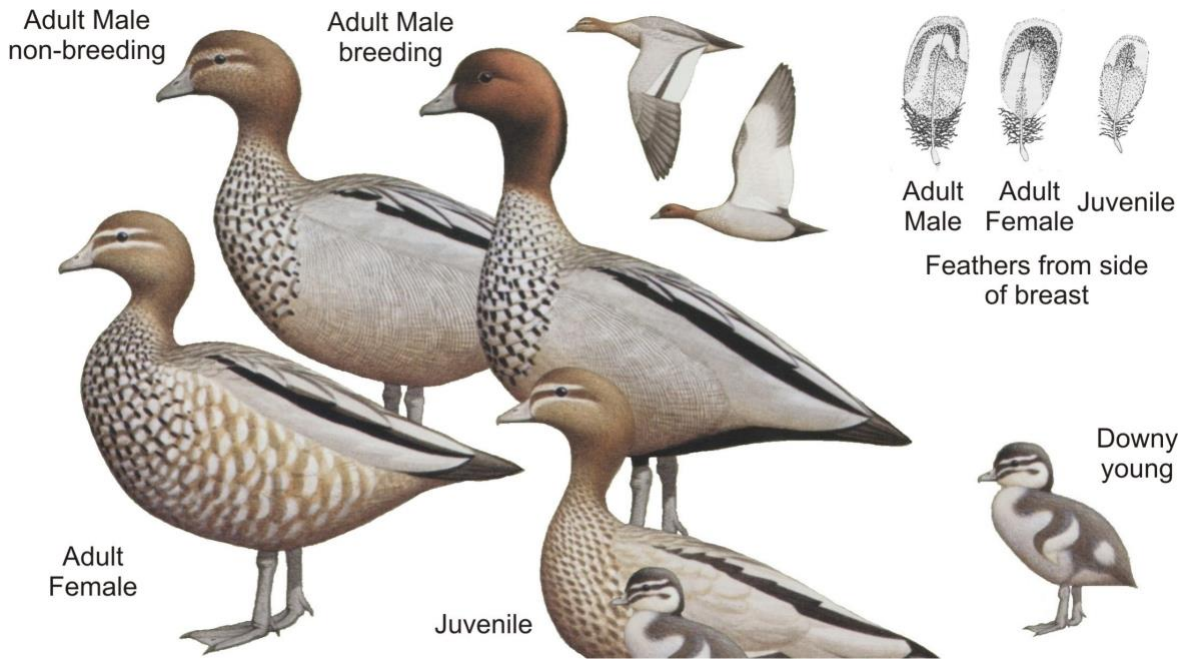

Australian Wood Duck *Chenonetta jubata* Species Code.: 257 Band: [K/S]

Morphometrics:

	Adult Male	Adult Female
Wing:	265 – 293 mm	270 – 280 mm
8 th Primary:	164 – 186mm	173 – 187 mm
Tail:	87 – 105 mm	94 – 106 mm
Bill:	25.3 – 31.3 mm	25.7 – 30.2 mm
Tarsus:	46.9 – 54.3 mm	47.9 -54.3 mm
Toe:	51.4 – 57.1 mm	50.1 – 54.0 mm
Weight:	700 – 955 g	662 – 984 g

Ageing:

Age of acquiring full adult plumage is not known;
 With the exception of Juveniles (J) or (1) age all birds (1+).

Sexing:

Adults are sexually dimorphic on plumage (see illustrations);
 Incubation by female