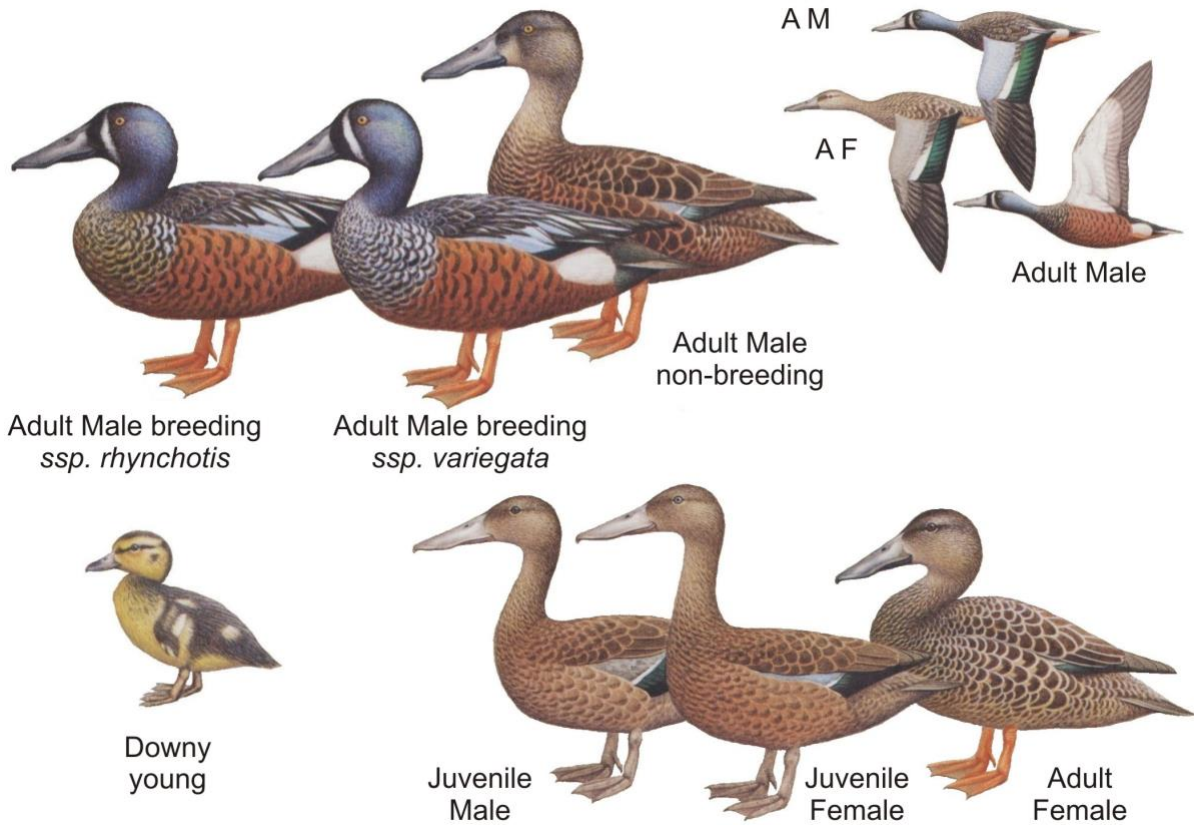

Australasian Shoveler *Anas rhynchos variegata*

Species Code.: 253

Band: Z

Morphometrics:

Two subspecies *A.r. rhynchos* in Australia and *A.r. variegata* in NZ (measurements below):

	Adult Male	Adult Female
Wing:	230 – 258 mm	214 – 241 mm
8 th Primary:	157 – 164 mm	148 – 169 mm
Tail:	78 – 92 mm	73.3 – 87 mm
Bill:	56.0 – 67.3 mm	52.7 – 60.5 mm
Tarsus:	31.2 – 39.0 mm	34.0 – 37.3 mm
Weight:	540 – 750 g	530 – 708 g

Ageing:

See illustrations above for plumage variation between Juveniles (J) and adults; Adult plumage is attained and birds can breed in their first year; Although adults annually phase between breeding and non-breeding plumages, it is not possible to age unknown-aged birds (recaptures) beyond age (1+).

Sexing:

Juvenile and adult birds can be sexed on plumage characters illustrated above; Only the female incubates.