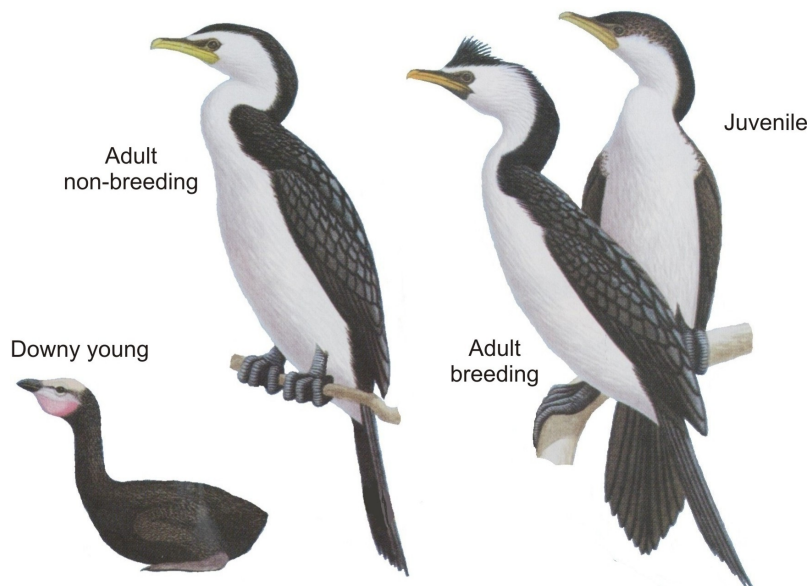

Little Pied Cormorant *Phalacrocorax melanoleucos* Species No.: 100 Band size: 27 (11) SS

Morphometrics:

	Adult Male	Adult Female
Wing:	226 – 244 mm	215 – 242 mm
Tail:	141 – 167 mm	140 – 167 mm
Bill (tip to skull):	28.3 – 33 mm	26 – 34.4 mm
Tarsus:	34.3 – 40.9 mm	33 – 39.9 mm
Toe:	50 – 63.7 mm	50.3 – 61.2 mm
Weight:	487 – 825 g	500 – 830 g

Ageing:

No information on growth of young, fledging times, parental care, moult patterns, or age of first breeding.

Sexing:

There is no sexual dimorphism in size or plumage;
The role of sexes in incubation is not known.