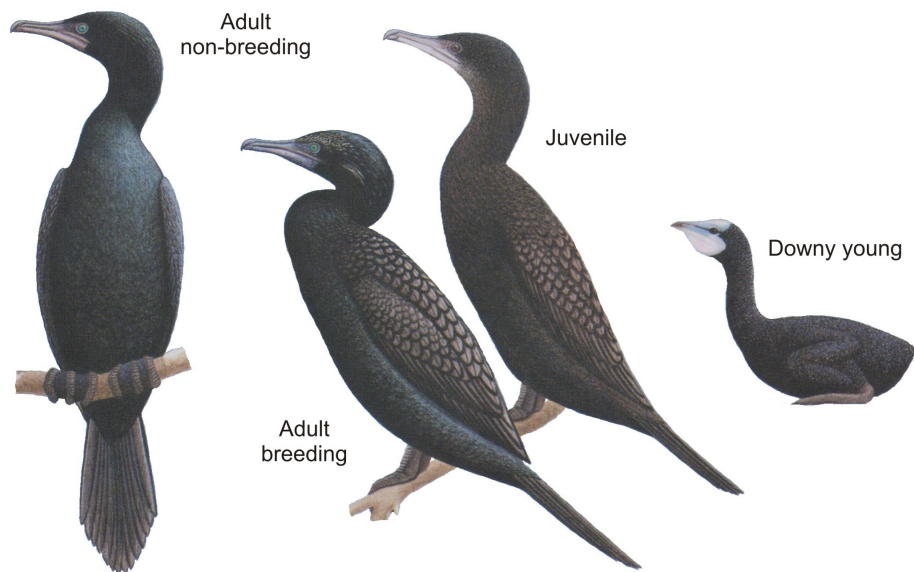

**Little Black Cormorant** *Phalacrocorax sulcirostris* Species No.: 97 Band size: 27 (11) SS

**Morphometrics:**

	Adult Male	Adult Female
Wing:	236 – 263 mm	225 – 257 mm
Tail:	113 – 150 mm	116 – 136 mm
Bill (tip to skull):	41.7 – 50.5 mm	40 – 49.5 mm
Tarsus:	44.2 – 48.6 mm	41.5 – 48 mm
Toe:	58.9 – 66.7 mm	56.8 – 65.5 mm
Weight:	660 – 1015 g	575 – 910 g

**Ageing:**

No information on growth of young, fledging times, parental care, moult patterns, or age of first breeding.

**Sexing:**

There is no sexual dimorphism in size or plumage;  
The role of sexes in incubation is not known.