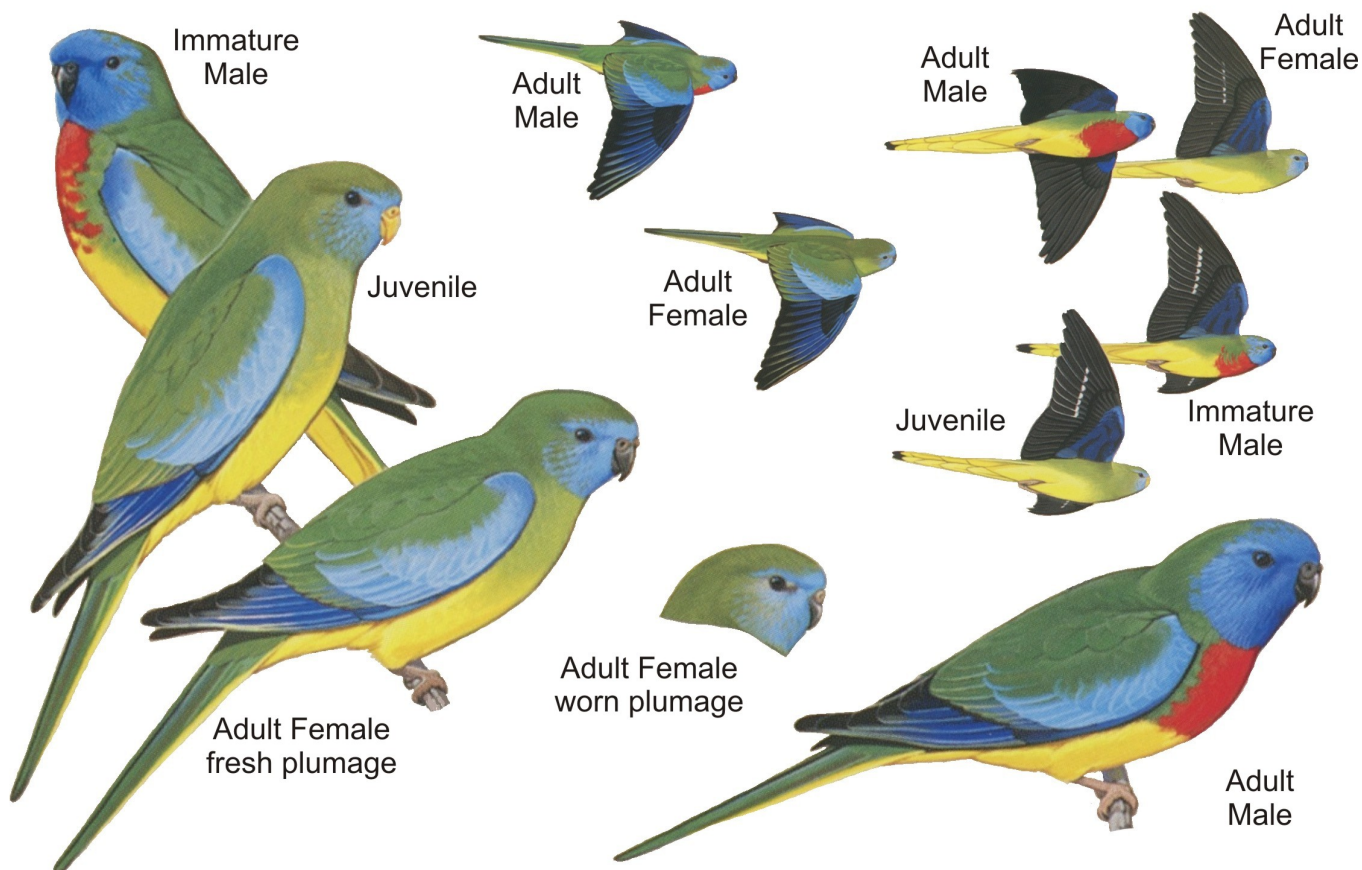

Scarlet-chested Parrot *Neophema splendida* Species No.: 303 Band size: Trial

Morphometrics:

	Adult Male	Adult Female
Wing:	108 – 117 mm	107 – 115 mm
Tail:	89 – 107 mm	86 – 99 mm
Bill (tip to cere):	9.2 – 10.1 mm	8.3 – 9.9 mm
Tarsus:	12.5 – 15.1 mm	13.3 – 15.0 mm
Weight (few data):	31 – 40.2 g	

Ageing:

See illustrations for plumage differences;
 Moults from Juvenile to Immature plumage at about 3 months of age;
 Immatures (1) retain juvenile remiges, rectrices and some coverts;
 Can breed at 1 year old, so age adults (2+).

Sexing:

Immature and adult birds are sexually dimorphic on plumage;
 Incubation by female only;