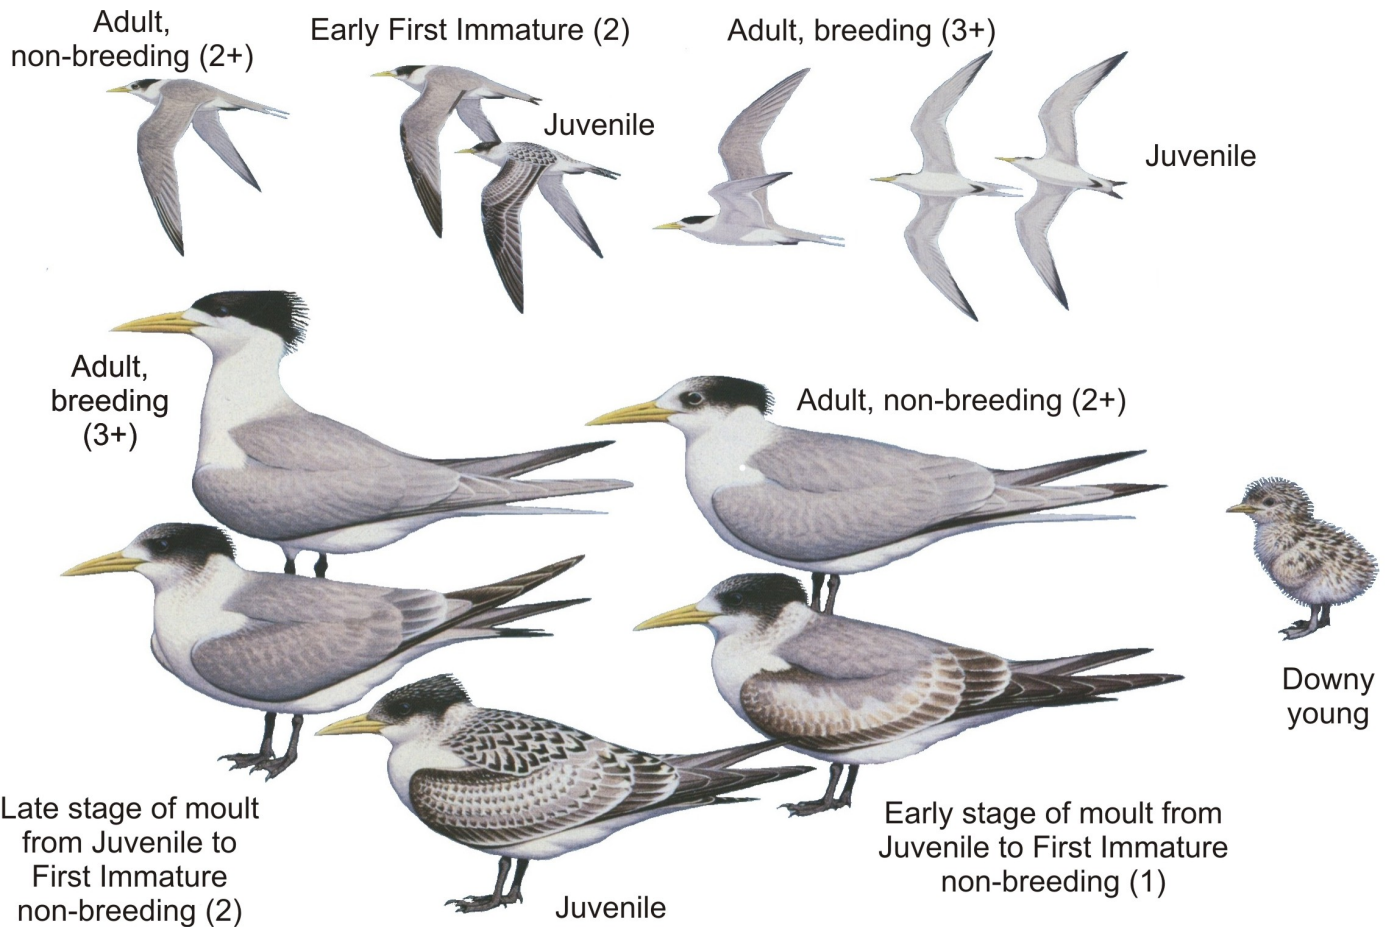

Crested Tern *Sterna bergii* **Species No.: 115** **Band size: 07 IN**

Morphometrics:

	Adult Male	Adult Female
Wing:	315 – 368 mm	325 – 360 mm
Tail:	130 – 194 mm	120 – 180 mm
Bill:	53.3 – 66.2 mm	52.6 – 63.7 mm
Tarsus:	22.5 – 30.5 mm	25.0 – 30.1 mm
Weight:	215 – 365 g	190 – 290 g

Ageing:

See illustrations for variation in plumage for different age classes.

Sexing:

No sexual dimorphism in plumage or size;
Both sexes incubate .