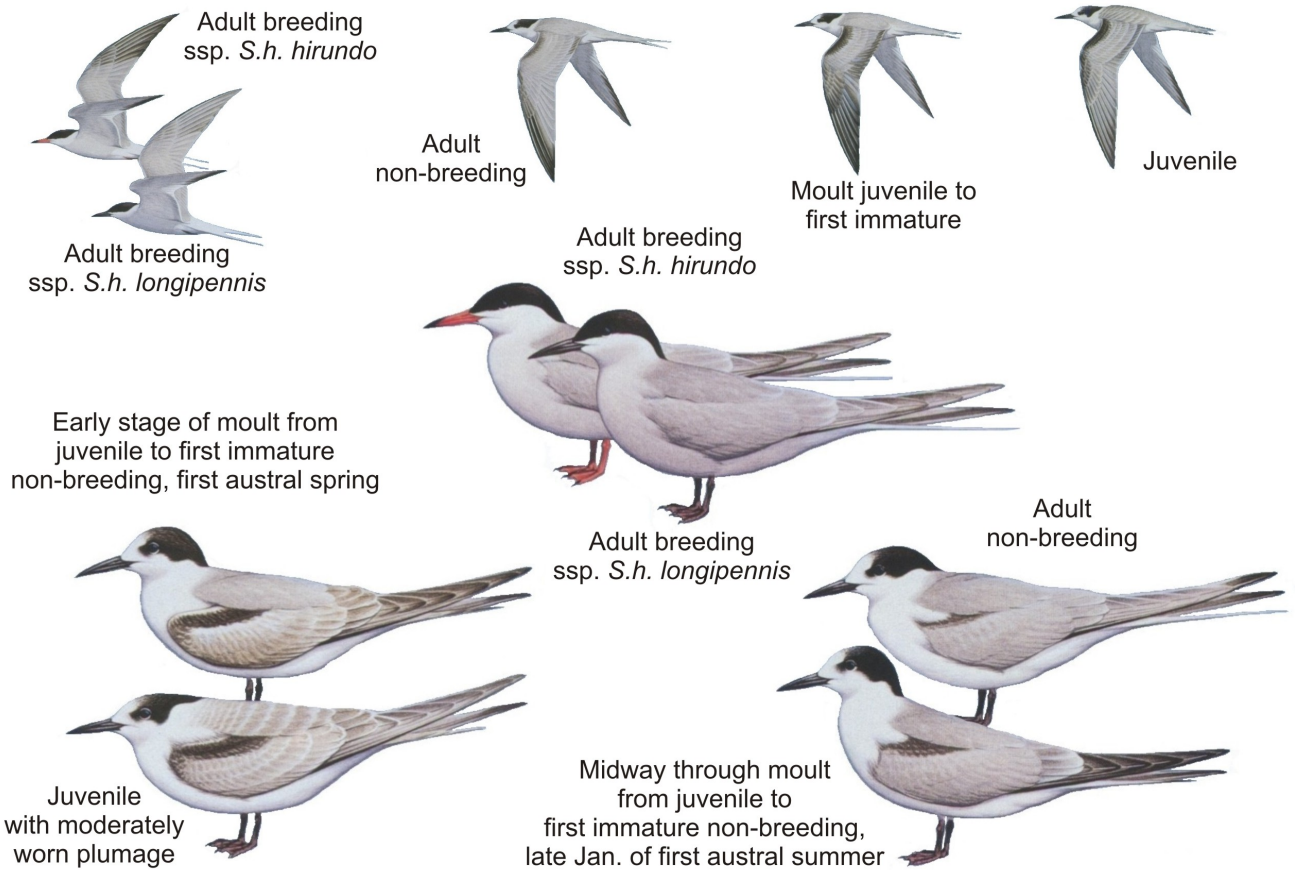

Common Tern *Sterna hirundo* **Species No.: 953** **Band size: 05 AY**

Morphometrics:

	Adult Male	Adult Female
Wing:	272 – 287 mm	271 – 281 mm
Tail (T1):	74 – 81 mm	70 – 77 mm
Tail fork (T1-T6)	80 – 88 mm	65 – 87 mm
Bill:	33.0 – 38.0 mm	32.0 – 36.5 mm
Tarsus:	18.5 – 21.6 mm	17.9 – 21.1 mm
Weight:	100 – 140 g	92 – 125 g

Ageing:

See illustrations;

Sexing:

There is no sexual dimorphism in size or plumage.