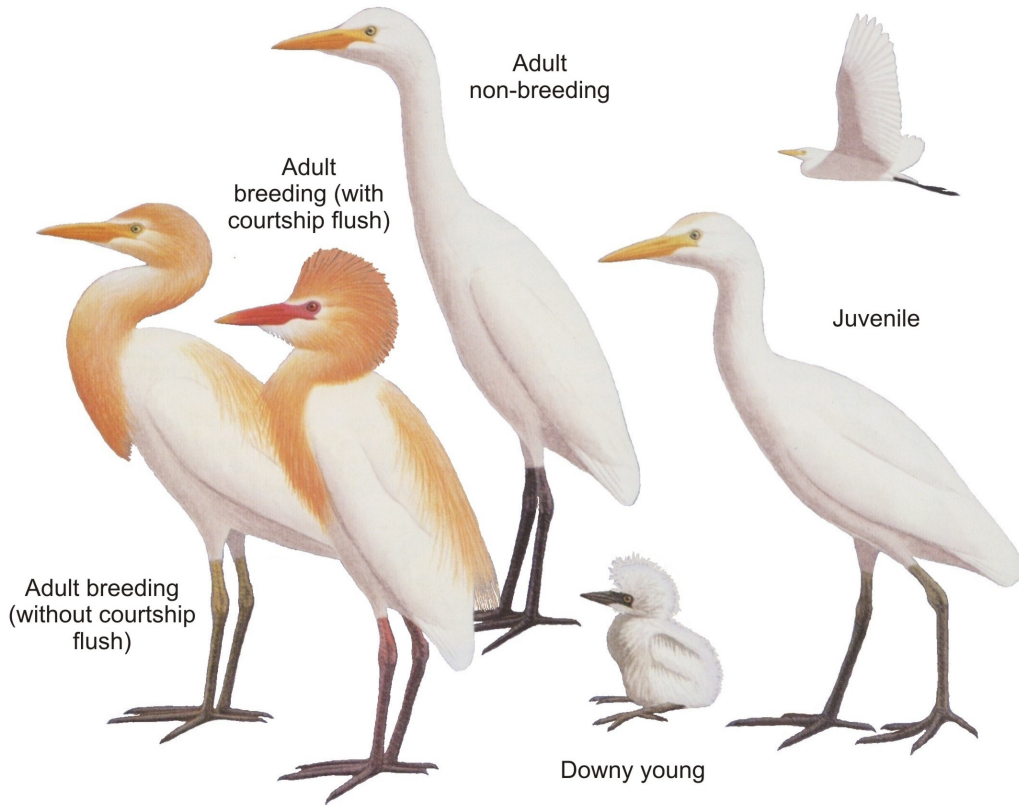

**Cattle Egret** *Ardea ibis*

**Species No.: 977**

**Band size: 10 SS AM**

**Morphometrics:**

	Adult Male	Adult Female
Wing:	241 – 260 mm	230 – 256 mm
8 <sup>th</sup> Primary:	167 – 178 mm	no records
Tail:	76 – 98 mm	76 – 92 mm
Bill:	54.3 – 77 mm	62 – 73 mm
Tarsus:	79.7 – 91 mm	78 87 mm
Longest Mantle Plume:	154.6 mm (8 specimens)	135.1 mm (16 specimens)
Weight:	305 – 371 g	

**Ageing:**

First year birds can begin developing some adult breeding colour from 8 months old, but others don't until their second year;  
 Birds in full orange-rufous breeding plumage are in their second year, or older, so should be aged (2+)

**Sexing:**

There is no sexual dimorphism in size or plumage, though breeding males may have longer mantle plumes than females;  
 Both sexes incubate.