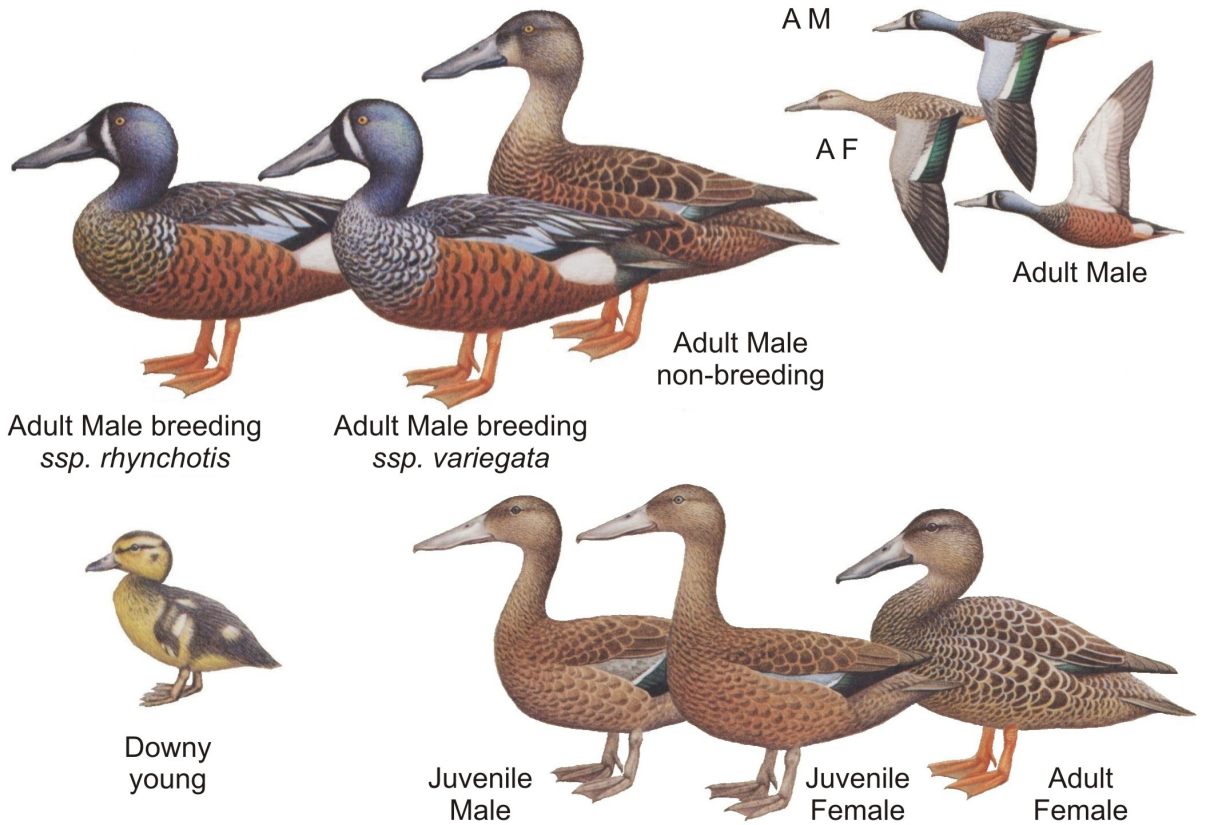

Australasian Shoveler *Anas rhynchos* Species No.: 212 Band size: 10 SS AM

Morphometrics:

Two subspecies *A.r. rhynchos* in Australia (measurements below and *A.r. variegata* in NZ).

	Adult Male	Adult Female
Wing:	235 – 259 mm	223 – 242 mm
8 th Primary:	150 – 172 mm	144 – 158 mm
Tail:	68 – 85 mm	73 – 80 mm
Bill:	56.9 – 64.5 mm	55.0 – 64.7 mm
Tarsus:	36.0 – 39.0 mm	32.0 – 37.9 mm
Weight:	570 – 582 g	545 – 745 g

Ageing:

See illustrations above for plumage variation between Juveniles (J) and adults; Adult plumage is attained and birds breed in their first year; Although adults annually phase between breeding and non-breeding plumages, it is not possible to age unknown-aged birds (recaptures) beyond age (1+).

Sexing:

Juvenile and adult birds can be sexed on plumage characters illustrated above; Only the female incubates.