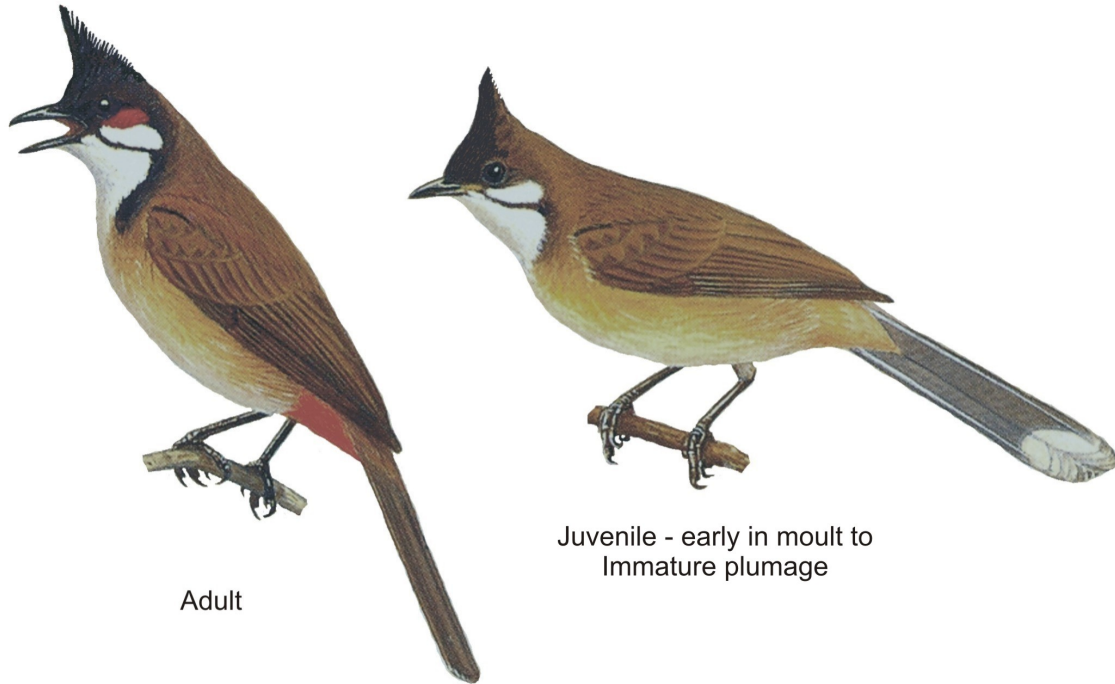

Red-whiskered Bulbul *Pycnonotus jocosus* **Species No.: 990** **Band size: 04 AY**

Adult

Juvenile - early in moult to
Immature plumage

Morphometrics:

	Unsexed adults (n = 219)	Immature (n = 93)	Juveniles (n = 13)
THL:	34.4 – 40.0 mm	33.5 – 38.7 mm	31.7 – 36.7 mm
Wing:	80 – 94 mm	75 – 92 mm	70 – 86 mm
Tail:	84 – 108 mm	75 – 102 mm	39 – 88 mm
Weight:	26.2 – 38.5 g	23.5 – 36.0 g	20 – 32 g

Ageing:

Juveniles (J) have a short brownish crest and no red ear-tuft, pale gape, upperparts are paler brown than adults, have a much weaker breast band than adults and undertail coverts are suffused with pink;

Juveniles moult to an adult-like Immature plumage within four to five months of fledging, but may retain some or all remiges (often with synchronous growth or fault bars) until approximately one year old;

Adult-plumaged birds should only be aged (1+).

Sexing:

No sexual dimorphism in plumage or size;

Incubation thought to be by both sexes, but no definitive data.