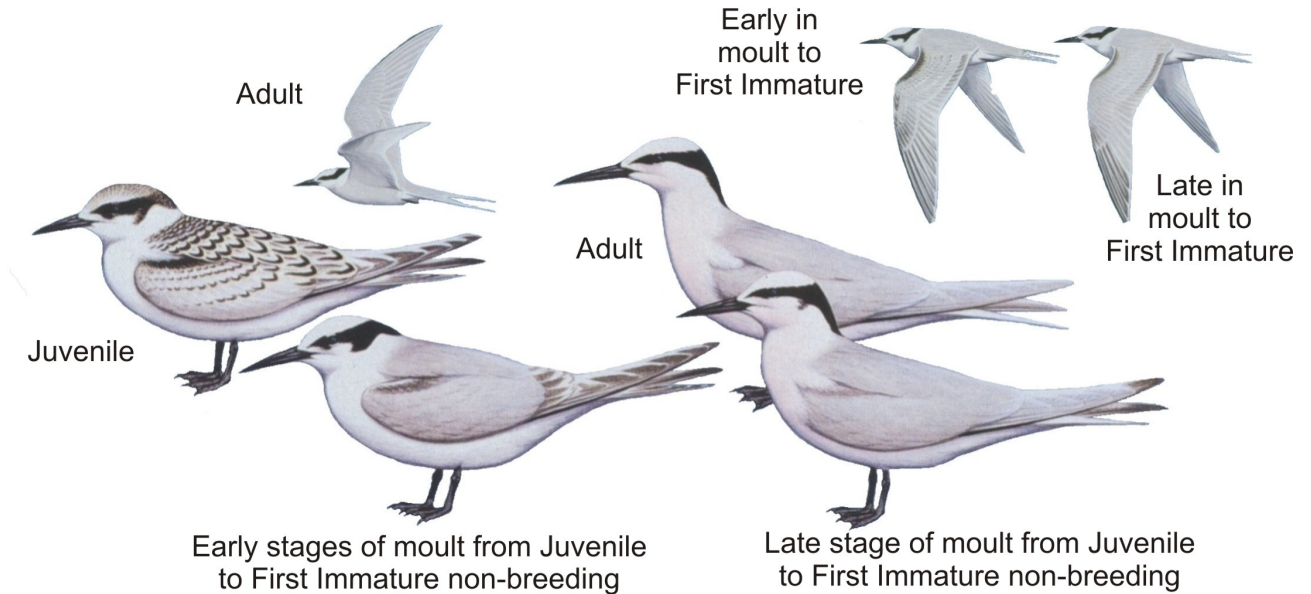

Black-naped Tern *Sterna sumatrana* **Species No.: 119** **Band size: 05 AY**

Morphometrics:

	Adult Male	Adult Female
Wing:	224 – 234 mm	222 – 236 mm
Tail T6:	122 – 143 mm	222 – 236 mm
Tail T6 – Ti:	71 – 83 mm	
Bill:	36.4 – 42.0 mm	35.5 – 38.0 mm
Tarsus:	19.4 – 22.4 mm	19.5 – 22.1 mm
Toe	19.4 – 23.4 mm	20.5 – 22.4 mm
Weight:	97 – 112 g	98 – 120 g

Ageing:

Fledge in Juvenile (J) plumage when 3 – 4 weeks old and immediately commences a protracted moult to first Immature (1) non-breeding plumage which is inseparable from adult plumage; Age at first breeding is not known, therefore age all unknown-age breeding birds as (2+).

Sexing:

No sexual dimorphism in size or plumage;
Both sexes incubate.