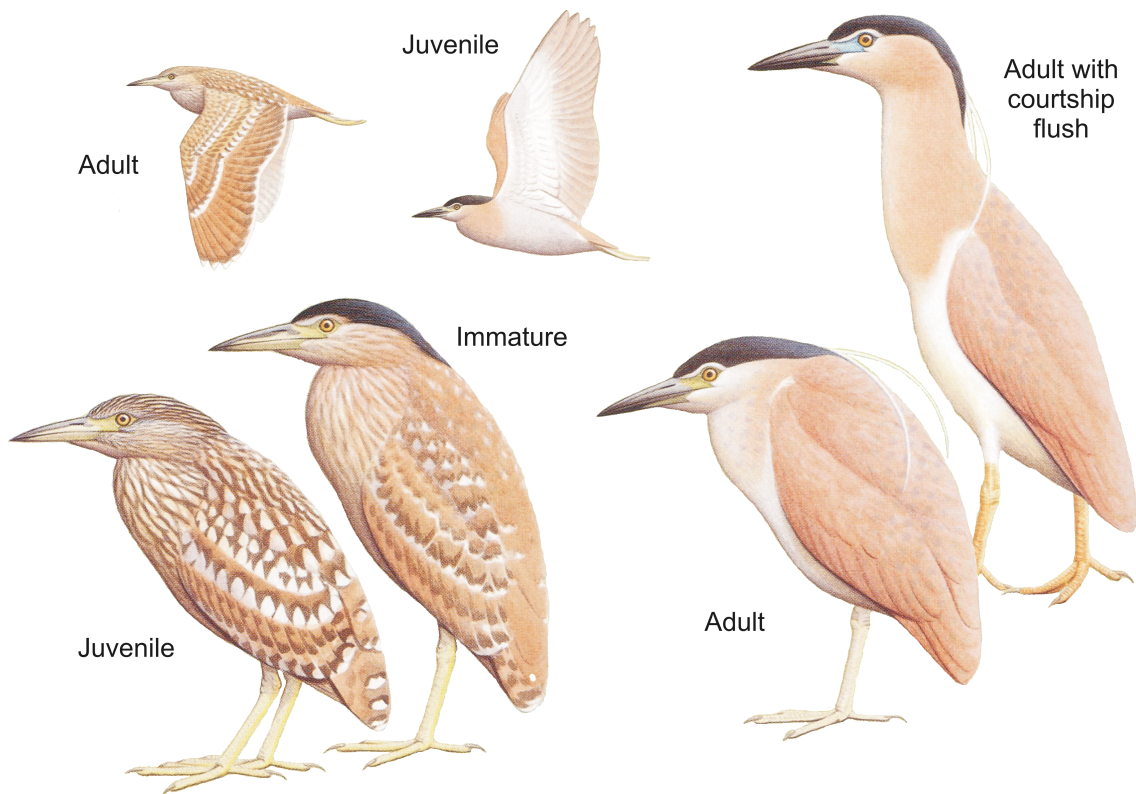

Nankeen Night Heron *Nycticorax caledonicus* **Species No.: 192** **Band size: 11**

Morphometrics:

	Adult Male	Adult Female
Bill:	69 – 77.6 mm	64.4 – 73.8 mm
Wing:	289 – 305 mm	277 – 294 mm
Tail:	102.1 – 105.7 mm	94.3 – 102.3 mm
Weight:	690 – 900 g	550 – 900 g

Ageing:

	Adult (2+)	Juvenile / First Immature
Bill:	grey-black with small green-yellow or cream patch sometimes at base;	upper mandible grey-black with yellow-olive tomtia, lower mandible yellow-olive with grey-black tomtia and tip; yellow-olive, sometimes with bluish tint;
Bare facial mask:	pale green but lores become blue during courtship;	
Iris:	yellow to straw yellow with an orange tinge in courtship, advertising and threat displays at nest;	pale yellow to orange-yellow;
Legs & feet:	range from buff to yellow or orange-yellow, but becoming bright pink to red during courtship and early breeding;	olive-grey to lime green;

For general plumage differences see illustrations above;
 Age at achievement of full adult plumage is not known. Therefore age adults and immatures only as (1+)

Sexing:

No differences in plumage;
 Some males may be slightly larger than females, but beware of overlap in measurements (see morphometrics above);
 Both sexes incubate;