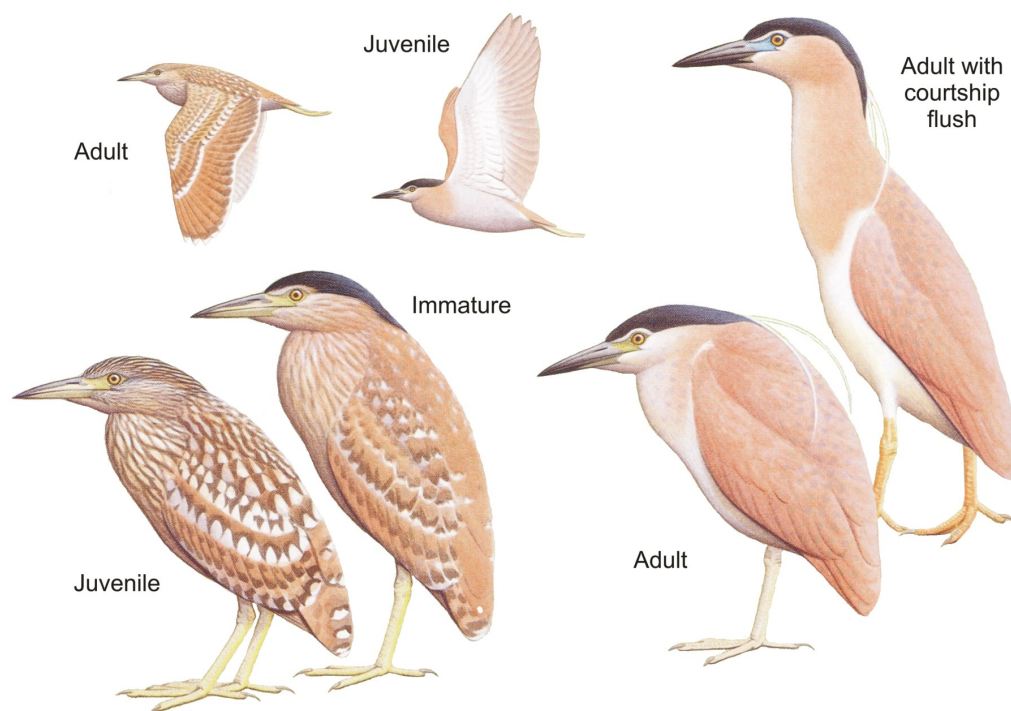

Nankeen Night Heron *Nycticorax caledonicus* Species No.: 192 Band size: 11 SS AM

Morphometrics:

Six subspecies recognised with *N.c. australasiae* in Australia having measurements as follows:

	Adult Male	Adult Female
Wing:	289 – 305 mm	277 – 294 mm
Tail:	102.1 – 105.7 mm	94.3 – 102.3 mm
Bill:	69 – 77.6 mm	64.4 – 73.8 mm
Weight:	690 – 900 g	550 – 900 g

Ageing:

	Adult (2+)	Juvenile / First Immature
Bill:	grey-black with small green-yellow or cream patch sometimes at base;	upper mandible grey-black with yellow-olive tomia, lower mandible yellow-olive with grey-black tomia and tip;
Bare facial mask:	pale green but lores become blue during courtship;	yellow-olive, sometimes with bluish tint;
Iris:	yellow to straw yellow with an orange tinge in courtship, advertising and threat displays at nest;	pale yellow to orange-yellow;
Legs & feet:	range from buff to yellow or orange-yellow, but becoming bright pink to red during courtship and early breeding;	olive-grey to lime green;

For general plumage differences see illustrations above;

Age at achievement of full adult plumage is not known. Therefore age adults and immatures only as (1+)

Sexing:

No differences in plumage;

Some males may be slightly larger than females, but beware of overlap in measurements (see morphometrics above);