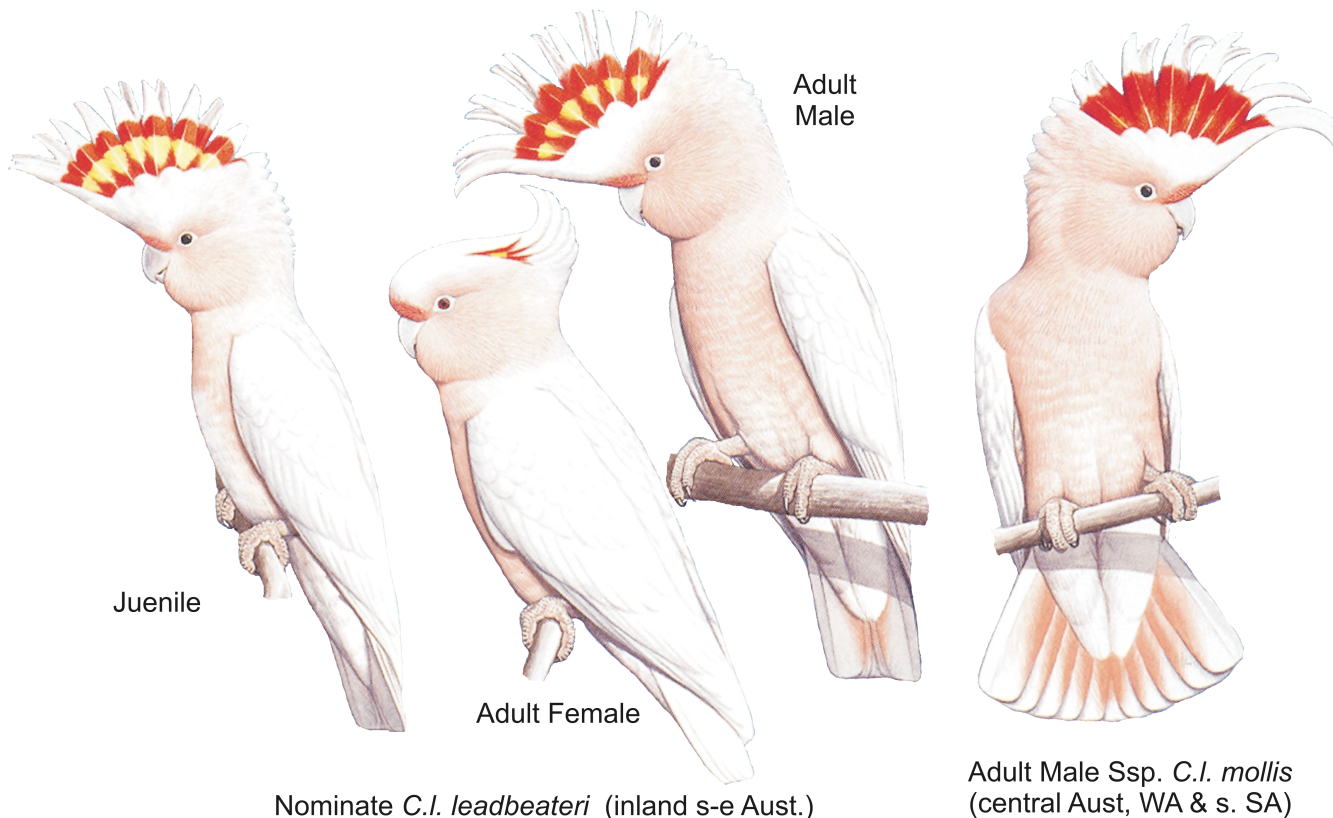

Major Mitchell's Cockatoo *Cacatua leadbeateri* Species No.: 270 Band size: 21

Juvenile

Adult Male

Adult Female

Nominate *C.I. leadbeateri* (inland s-e Aust.)

Adult Male Ssp. *C.I. mollis* (central Aust, WA & s. SA)

Morphometrics:

	Nominate <i>C.I. leadbeateri</i>		Ssp. <i>C.I. mollis</i>	
	Adult Male	Adult Female	Adult Male	Adult Female
Wing:	256 – 282 mm	255 -282 mm	246 – 275 mm	249 – 276 mm
Tail:	124 – 151 mm	126 – 167 mm	132 – 150 mm	116 – 160 mm
Crest:	85 – 116 mm	94 – 112 mm	100 – 118 mm	92 – 118 mm
Weight:	275 – 425 g	300 – 460 g	300 – 480 g	358 – 455 g

Ageing & sexing:

	Adult Male (2+)	Adult Female (2+)	Juvenile/Immature (1)
Iris:	dark brown or black;	red, or reddish light brown;	very dark brown to black;
Orbital ring:	white;	white;	light grey
Legs & feet:	grey to dark grey;	grey to dark grey;	greyish-pink;
Yellow crest band:	narrow;	broad;	broad like adult female;
Chin, cheek & throat:	pink;	pale pink;	pink wash on white based feathers;
Upper breast:	pink;	pink;	mostly white with faint pink tinge;

Immatures undergo a complete moult to adult plumage at the end of their first year. Thus adults are aged (2+);

Both sexes incubate.