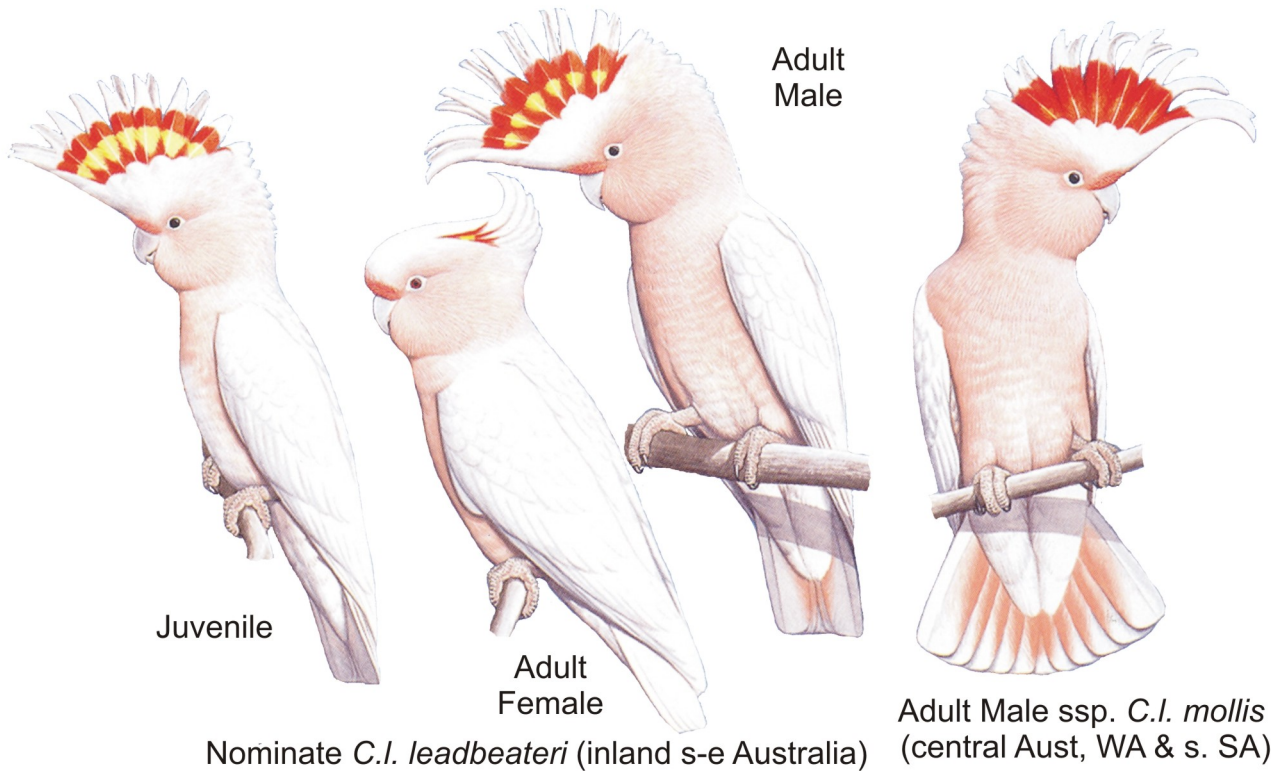

Major Mitchell’s Cockatoo *Cacatua leadbeateri* **Species No.: 270** **Band size: 21**

Morphometrics:

	Nominate <i>C.I. leadbeateri</i>		Ssp. <i>C.I. mollis</i>	
	Adult Male	Adult Female	Adult Male	Adult Female
Wing:	256 – 282 mm	255 -282 mm	246 – 275 mm	249 – 276 mm
Tail:	124 – 151 mm	126 – 167 mm	132 – 150 mm	116 – 160 mm
Crest:	85 – 116 mm	94 – 112 mm	100 – 118 mm	92 – 118 mm
Weight:	275 – 425 g	300 – 460 g	300 – 480 g	358 – 455 g

Ageing & sexing:

	Adult Male (2+)	Adult Female (2+)	Juvenile/Immature (1)
Iris:	dark brown or black;	red, or reddish light brown;	very dark brown to black;
Orbital ring:	white;	white;	light grey
Legs & feet:	grey to dark grey;	grey to dark grey;	greyish-pink;
Yellow crest band:	narrow;	broad;	broad like adult female;
Chin, cheek & throat:	pink;	pale pink;	pink wash on white based feathers;
Upper breast:	pink;	pink;	mostly white with faint pink tinge;

Immatures undergo a complete moult to adult plumage at the end of their first year. Thus adults are aged (2+);

Both sexes incubate.