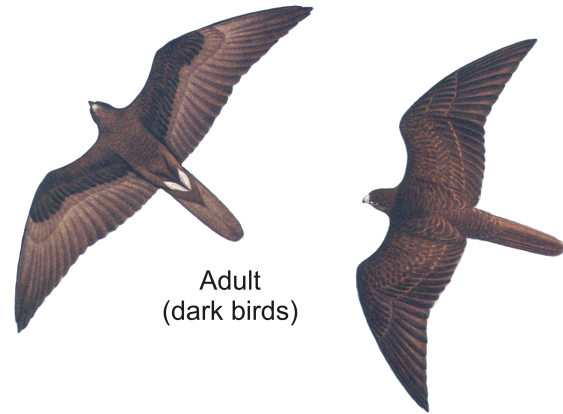

Black Falcon *Falco subniger*

Species No.: 238 **Band size: 11**

Morphometrics:

	Adult Male	Adult Female
Wing:	347 – 376 mm	386 – 424 mm
Tail:	200 – 226 mm	227 – 257 mm
Weight:	510 – 710 g	610 – 1000 g

Ageing:

Very difficult to age.

Variability in plumage appears to vary individually and with age;

Age all birds (1+) unless they are known to be breeding - in which case they will be aged at (2+).

Sexing:

Female is considerably larger than male – see morphometrics above;