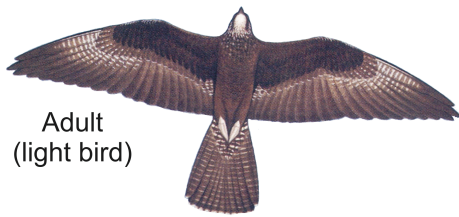

Black Falcon *Falco subniger*

Species No.: 238 **Band size: 11**

Morphometrics:

	Adult Male	Adult Female
Wing:	347 – 376 mm	386 – 424 mm
Tail:	200 – 226 mm	227 – 257 mm
Weight:	510 – 710 g	610 – 1000 g

Ageing:

Very difficult to age.

Variability in plumage appears to vary individually and with age;

Age all birds (1+) unless they are known to be breeding - in which case they will be aged at (2+).

Sexing:

Female is considerably larger than male – see morphometrics above;