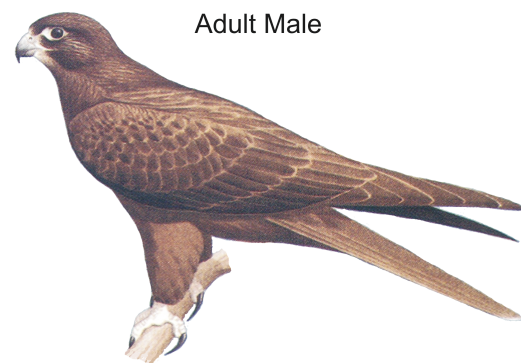

Black Falcon *Falco subniger*

Species No.: 238 **Band size: 11**

Morphometrics:

	Adult Male	Adult Female
Wing:	347 – 376 mm	386 – 424 mm
Tail:	200 – 226 mm	227 – 257 mm
Weight:	510 – 710 g	610 – 1000 g

Ageing:

Very difficult to age.

Variability in plumage appears to vary individually and with age;

Age all birds (1+) unless they are known to be breeding - in which case they will be aged at (2+).

Sexing:

Female is considerably larger than male – see morphometrics above;