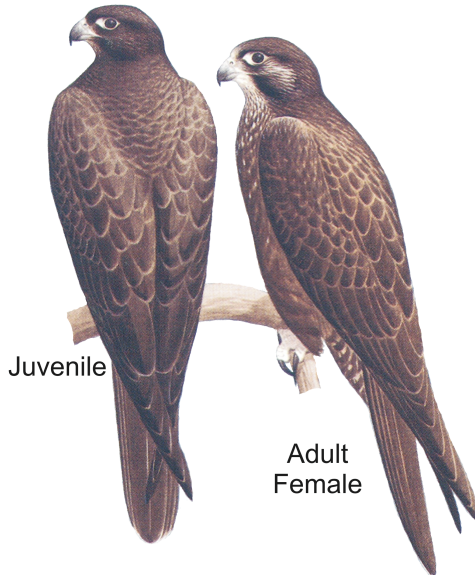

Black Falcon *Falco subniger*

Species No.: 238 **Band size: 11**

Morphometrics:

	Adult Male	Adult Female
Wing:	347 – 376 mm	386 – 424 mm
Tail:	200 – 226 mm	227 – 257 mm
Weight:	510 – 710 g	610 – 1000 g

Ageing:

Very difficult to age.

Variability in plumage appears to vary individually and with age;

Age all birds (1+) unless they are known to be breeding - in which case they will be aged at (2+).

Sexing:

Female is considerably larger than male – see morphometrics above;