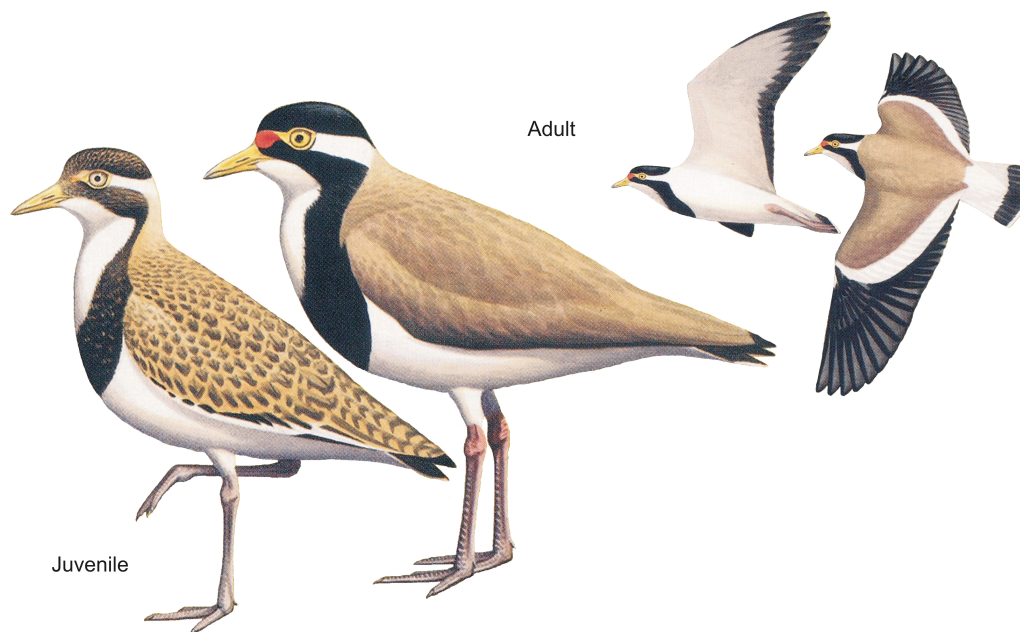

Banded Lapwing *Vanellus tricolor* **Species No.: 135** **Band size: 06 IN**

Morphometrics:

	Adult Male	Adult Female
Wing:	190 – 205 mm	187 – 201 mm
Tail:	79 – 84 mm	76 – 82 mm
Weight:	175 – 200 g	

Ageing:

	Adult (2+)	Juvenile
Bill:	pale yellow with dark brown tip to upper mandible;	pale cream with dark grey tip;
Orbital Ring:	pale yellow;	pale cream;
Iris:	yellow;	greenish-yellow;
Facial wattle:	red to pink-red;	small & indistinct light pink;
Legs & feet:	tarsus greyish-maroon to purplish grey-black, toes dark grey;	dark grey;
Crown & nape:	black;	dark brown scalloped by buff;
“U”-shaped breast band:	black;	black-brown to dark brown with buff to orange-buff tips to feathers;
Back & wings:	see illustrations;	

Partial post-juvenile moult to immature occurs at about 4-5 months of age and moult to adult plumage commences at about one year old. Thus adults are ages (2+).

Sexing:

There is no sexual dimorphism in either size or plumage;
Both sexes incubate.