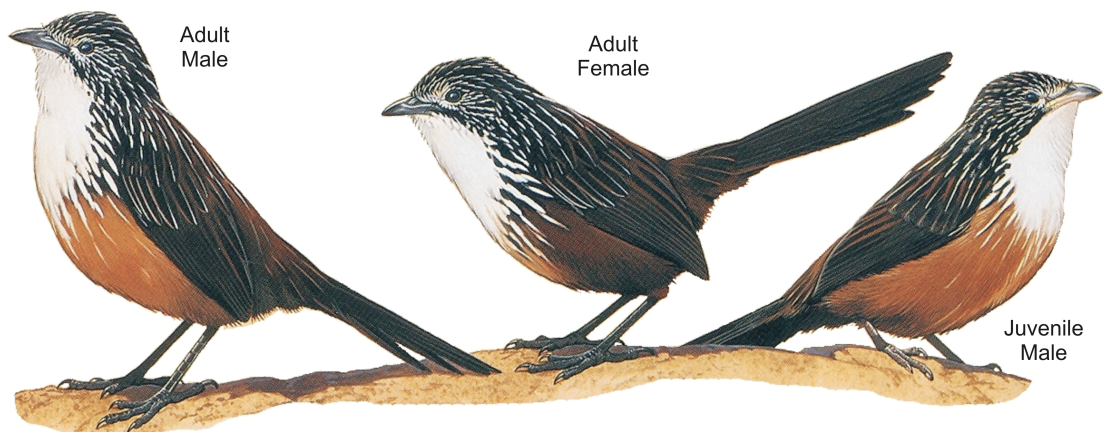

White-throated Grasswren *Amytornis woodwardi* Species No.: 516 Band size: (trial)

Morphometrics:

	Adult Male	Adult Female
Wing:	75 – 78 mm	70 – 77 mm
Tail:	98 – 115 mm	92 – 112 mm
Weight:	32 – 40 g	30.0 – 36.8 g

Ageing:

No published information available on timing or pattern of moults, so there are no positively documented indicators of age;
Thus birds should be aged only as (J), (1) or (1+).

Sexing:

Adults are sexually dimorphic on plumage (see illustrations above). Young birds may also be sexually dimorphic on plumage, but insufficient information is available to confirm
No information available on incubation.