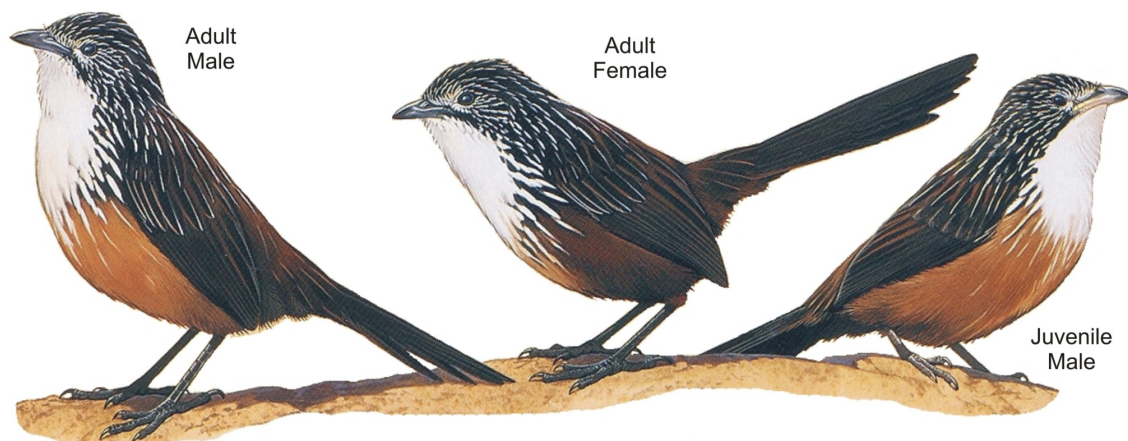

White-throated Grasswren *Amytornis woodwardi* Species No.: 516 Band size: (trial)

Morphometrics:

	Adult Male	Adult Female
Wing:	75 – 78 mm	70 – 77 mm
Tail:	98 – 115 mm	92 – 112 mm
Bill:	18.5 – 19.9 mm	17.2 – 18.5 mm
Tarsus:	28.5 – 30.1 mm	26.7 – 29.0 mm
Weight:	32 – 40 g	30.0 – 36.8 g

Ageing:

No published information available on timing or pattern of moults, so there are no positively documented indicators of age;
Thus birds should be aged only as (J), (1) or (1+).

Sexing:

Adults are sexually dimorphic on plumage (see illustrations above);
Young birds may also be sexually dimorphic on plumage, but insufficient information is available to confirm;
No information available on incubation.