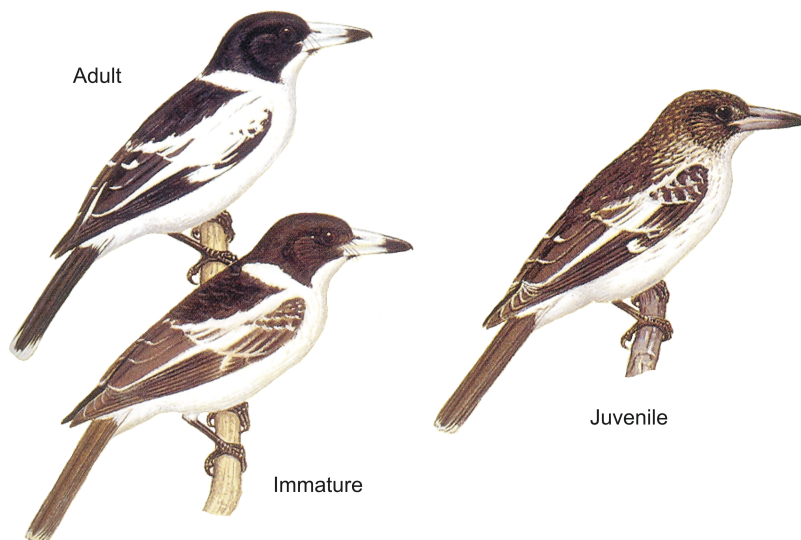

Black-backed Butcherbird *Cracticus mentalis*

Species No.: 704

Band size: (trial)

Morphometrics:

	Adult Male	Adult Female
Wing:	138 – 150 mm	136 – 145 mm
Tail:	100 – 113 mm	99 – 106 mm
Weight:	74 – 80 g	74 -79

Ageing:

	Adult (2+)	Juvenile/immature
Bill:	light bluish-grey with black distal third;	light greyish with blackish distal third, and with age, becoming blue-grey with dusky tip;
Gape:	greyish;	pinkish;
Iris:	dark brown;	brown
Forehead, crown, nape & hindneck;	black;	blackish-brown with dense cream-buff streaking, but streaking disappears with post-juvenile moult;

Within a few months of fledging, juveniles undergo a partial moult to adult-like blackish- brown and white plumage, rather than the black and white of adults; Moult to adult plumage commences at about 1 year of age, coinciding with adult post-breeding Moult. Thus adults are aged (2+).

Sexing:

Sexes are alike in size and plumage;
No information on incubation.