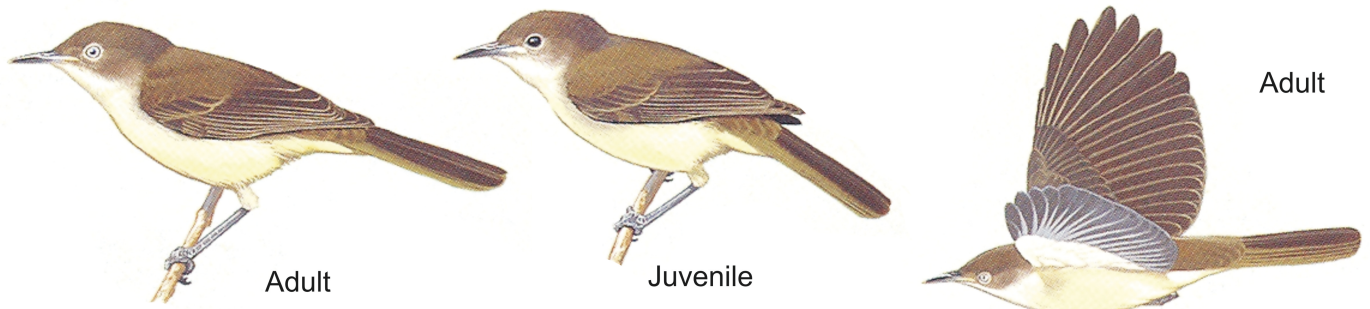

Green-backed Honeyeater *Glycichaera fallax* Species No.: 604 Band size: (trial)

Morphometrics:

	Adult Male	Adult Female
Wing:	62 – 65 mm	58 – 61 mm
Tail:	44 – 49 mm	42 – 48 mm
Weight:	7.5 – 11.5 g	8 – 10.5 g

Ageing:

	Adult (1+)	Juvenile
Bill:	mostly brownish grey-black with pale pink-buff tip and light grey basal half;	as adult;
Gape:	pink-buff;	yellow
Iris:	light blue-grey or cream;	dark;

Sexing:

Males larger than females, but no plumage differences;
No information as to roles of sexes in incubation.