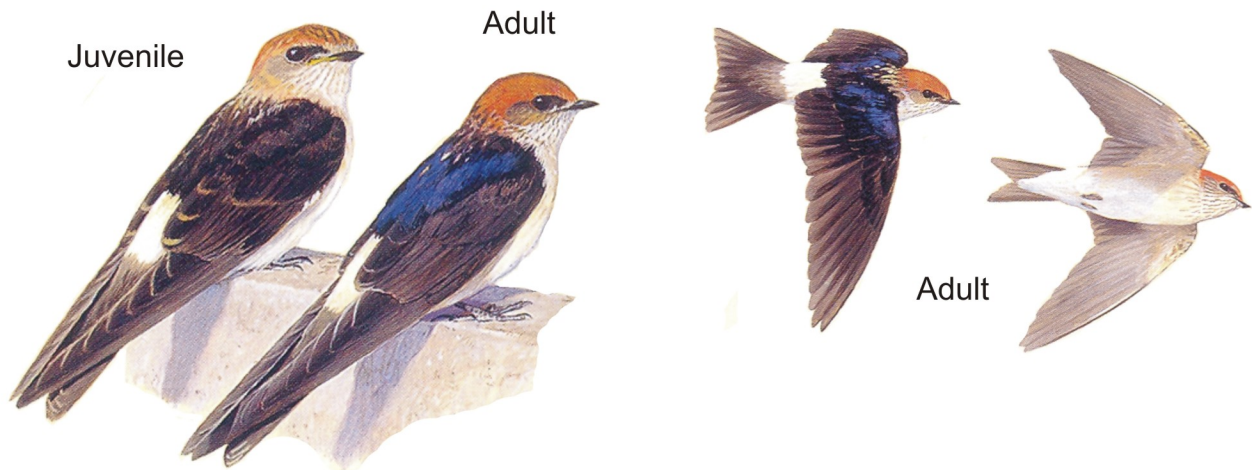

Fairy Martin *Petrochelidon ariel* **Species No.: 360** **Band size: 01 AY**

Morphometrics:

	Adult Male	Adult Female
Wing:	89 – 98 mm	90 – 95 mm
Tail:	41 – 51 mm	46 – 50 mm
Tail fork;	5.4 – 8.7 mm	8.0, 8.2, 9.1 mm (3)
Bill:	7.2 – 9.5 mm	8.4 – 9.6 mm
THL:	21.5 – 25.4 mm	22.5 – 24.9 mm
Tarsus:	9.0 – 11.8 mm	9.6 – 11.9 mm
Weight:	9.2 – 13.0 g	9.1 – 14.1 g

Ageing:

	Adult (2+)	Juvenile
Bill:	black;	grey-black with flesh-yellow base to lower mandible; also described as buff with dark tip, or dull yellow with dark tip;
Gape:	black;	dull yellow;
Forehead, crown, nape & upper hindneck:	bright rufous-brown with fine dark brown streaking;	dull rufous-brown with fairly bold dark brown streaking
Mantle, scapulars & back:	glossy blue-black;	black-brown with faint bluish-green gloss with light-brown scalloping;

Juveniles moult direct to adult plumage and cannot be separated from adults by late Autumn. Thus birds in adult plumage in early Spring are aged (2+)

Sexing :

There is no plumage or size sexual dimorphism;
Incubation by both sexes