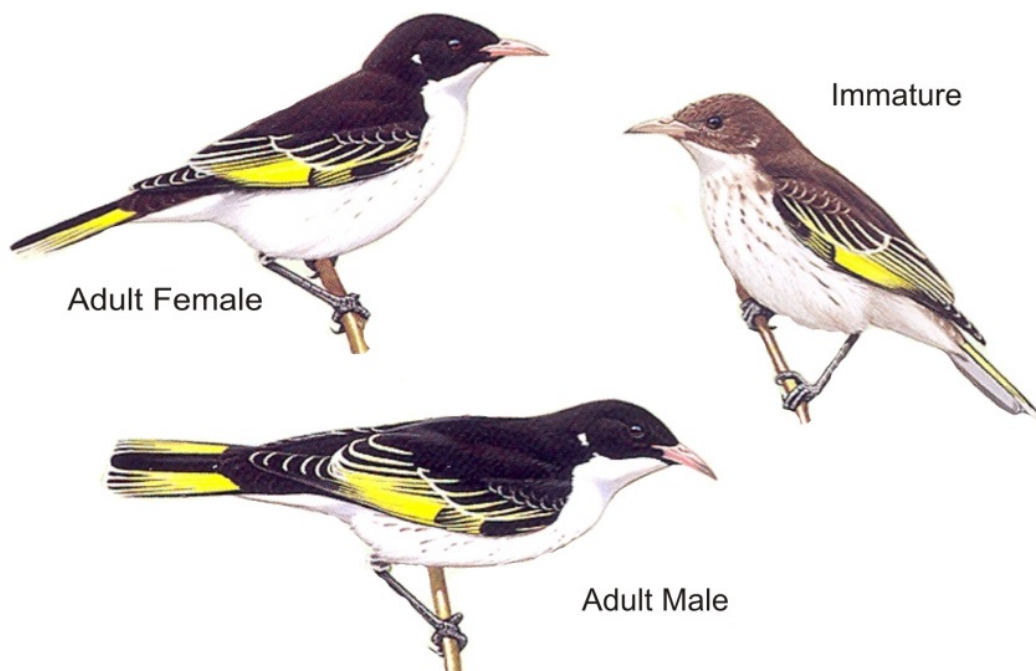

Painted Honeyeater *Grantiella picta* Species No.: 598 Band Size: 02

Morphometrics:

	Adult Male	Adult Female
THL:		
Wing Length:	86 – 92	80 - 87
Tail:	53 – 56	47 - 55
Weight:	20.5 – 23	18 -

Ageing:

Young birds much paler than adults:

	Adults:	Juvenile/Immature:
Bill:	mostly pink grading to pink-buff near tip;	greyish horn;
Gape:	pink or grey;	pink;
Iris:	red-brown;	greyish brown;
Orbital ring:	black-brown;	brown;
Legs and feet:	dark grey or dark blue-grey;	greenish grey;

Sexing:

Female slightly smaller than male.

Where male is black, female has slightly browner upper parts – ie. Female forehead, crown, nape and hindneck are dark brown; mantle, back, scapulars and upper rump black-brown to dark brown.