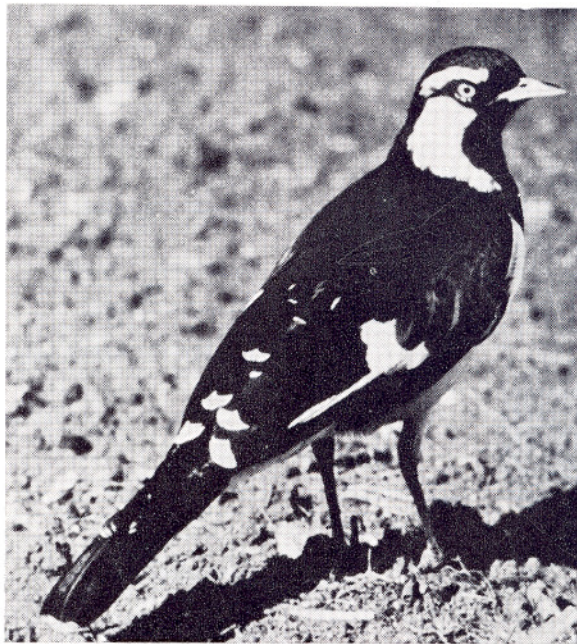

MAGPIE-LARK

• *Magpie-Lark (adult male)*

Photo: G. S. Chapman

Magpie-Lark *Grallina cyanoleuca*

Adult Male

Forehead: Black.

Throat: Black.

Eyebrow: White.

Adult Female

Forehead: White.

Throat: White.

Eyebrow: Black above, white behind eye.

Juvenile

Forehead: Black (as for male).

Throat: White (as for female).

Eyebrow: White (as for male).

Juvenile plumage is retained for about three months (Serventy & Whittell 1967) after which the adult plumage is attained.

Reference

Serventy, D. L. and Whittell, H. M. (1967), Birds of Western Australia (Fourth Edition). Lamb Publications Pty Ltd, Perth, W.A.