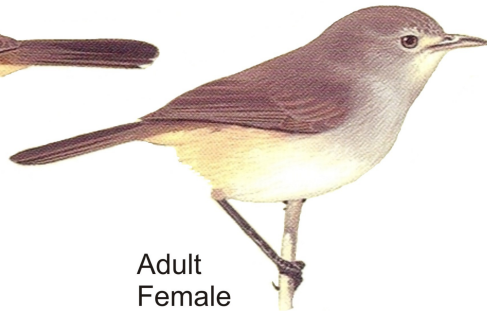

Redthroat *Pyrrholaemus brunneus* Species No.: 497 Band size: 02

Adult Male

Adult Female

Juvenile

Morphometrics:

	Adult Male	Adult Female
THL:	30 – 38 mm	28 – 38 mm
Wing:	54 – 61 mm	51 – 57 mm
Tail:	45 – 56 mm	41 – 52 mm
Weight:	7 – 18 g	10.5 – 12 g

Ageing:

Little information recorded;

Immature males have a pale rufous wash to chin & throat;

Adult plumage probably acquired in first year- hence immature (1) and adult (1+).

Sexing :

Sexually dimorphic on plumage;