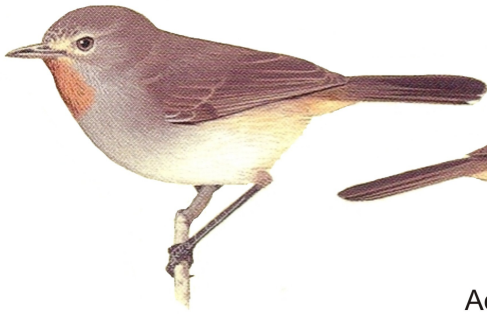

Redthroat *Pyrrholaemus brunneus* Species No.: 497 Band size: 02

Adult Male

Adult Female

Juvenile

Morphometrics:

	Adult Male	Adult Female
THL:	30 – 38 mm	28 – 38 mm
Wing:	54 – 61 mm	51 – 57 mm
Tail:	45 – 56 mm	41 – 52 mm
Weight:	7 – 18 g	10.5 – 12 g

Ageing:

Little information recorded;

Immature males have a pale rufous wash to chin & throat;

Adult plumage probably acquired in first year- hence immature (1) and adult (1+).

Sexing :

Sexually dimorphic on plumage;