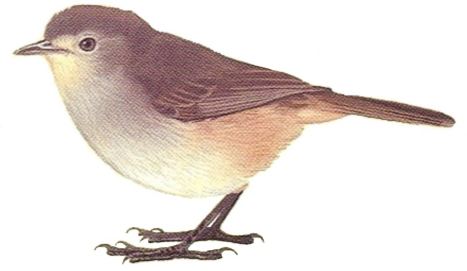

Redthroat *Pyrrholaemus brunneus* Species No.: 497 Band size: 02

Adult Male

Adult Female

Juvenile

Morphometrics:

	Adult Male	Adult Female
THL:	30 – 38 mm	28 – 38 mm
Wing:	54 – 61 mm	51 – 57 mm
Tail:	45 – 56 mm	41 – 52 mm
Weight:	7 – 18 g	10.5 – 12 g

Ageing:

Little information recorded;

Immature males have a pale rufous wash to chin & throat;

Adult plumage probably acquired in first year- hence immature (1) and adult (1+).

Sexing :

Sexually dimorphic on plumage;