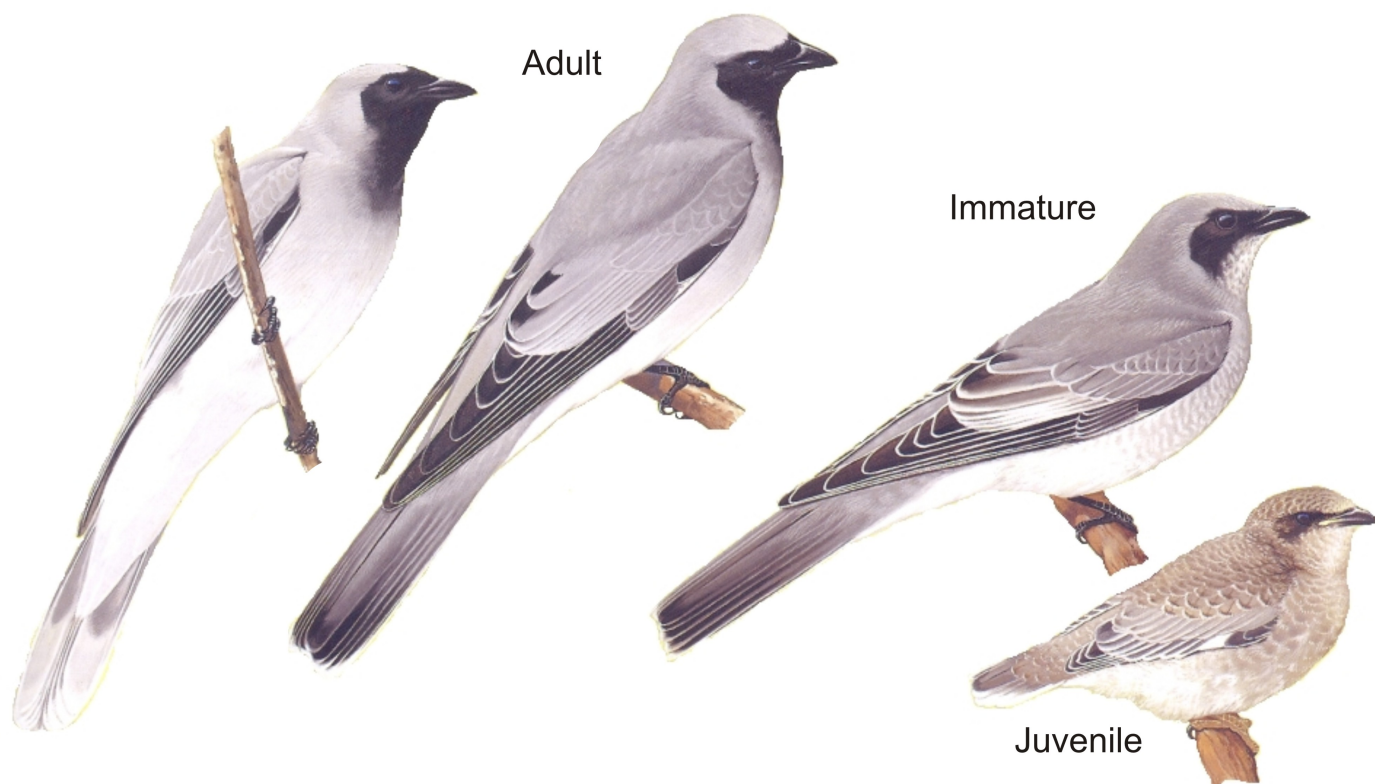

Black-faced Cuckoo-shrike *Coracina novaehollandiae* Species No.: 424 Band Size: 06

Morphometrics:

THL:	
Wing	189 – 202 mm
Wingspan	529 – 628 mm
Tail	128 - 155 mm
Weight	86.5 – 148.0 g

Ageing: Juvenile – Brown and fluffy.

Immature (1) – Head, neck and breast differ from adult plumage – see drawings

Adult (2+) – Adult plumage attained when approximately 1 year old.

Sexing There is no sexual dimorphism in either plumage or size. Both sexes brood and feed nestlings.

Separating Black-faced from White-bellied Cuckoo Shrikes.

In the hand, the melanistic race and immature *C. papuensis* may be confused with adult *C. novaehollandiae* and adult *C. papuensis* may be confused with immature *C. novaehollandiae*. However, birds with a wing length greater than 180mm, wingspan greater than 520mm and weight greater than 85g are Black-faced Cuckoo-Shrikes and those with lesser measurements are White-bellied Cuckoo-shrikes.